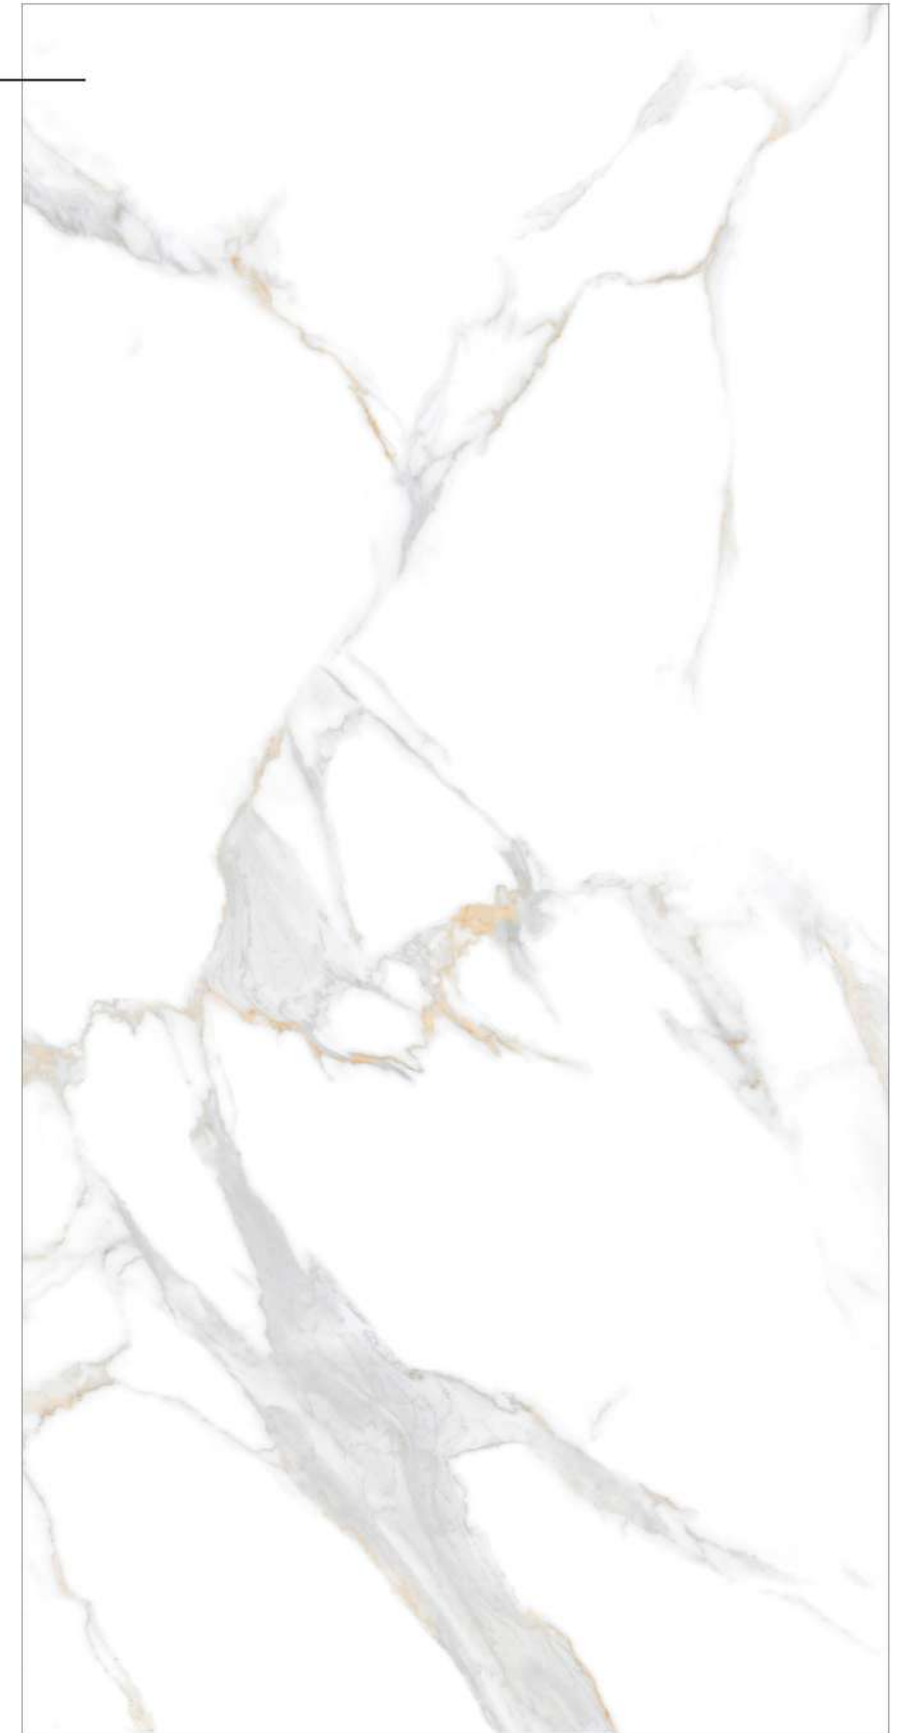

**LOIRA STATUARIO  
GOLD**

Finish : Matt  
Random : 4 Faces

600x1200MM | 24"X48"

**MARBLE CHOICE**

MAKING IT LOVE

**LOYAL WOOD  
GOLD**

Finish : Matt  
Random : 2 Faces

**MARBLE CHOICE**