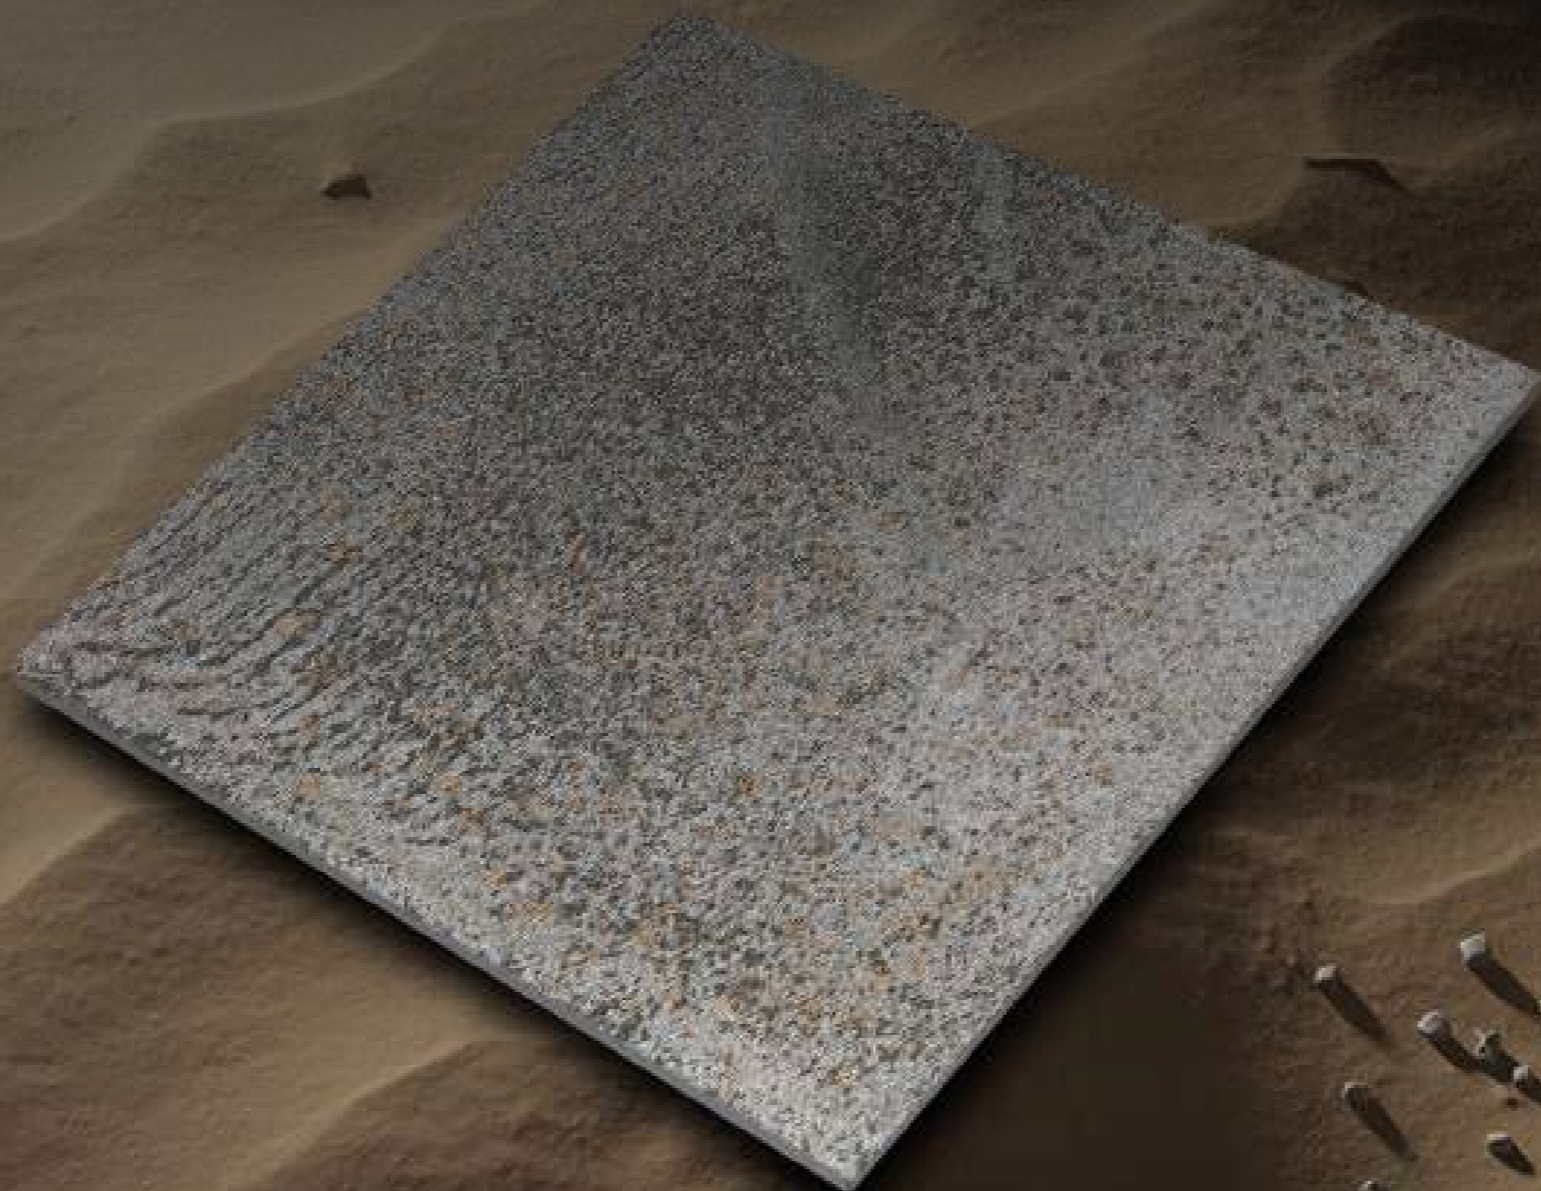

MATT
SERIES

600X
600MM

PRODUCT FORMAT

MATT
SERIES

Size :

**600x
600mm**

**VITRIFIED
TILES**

Finish :
MATT