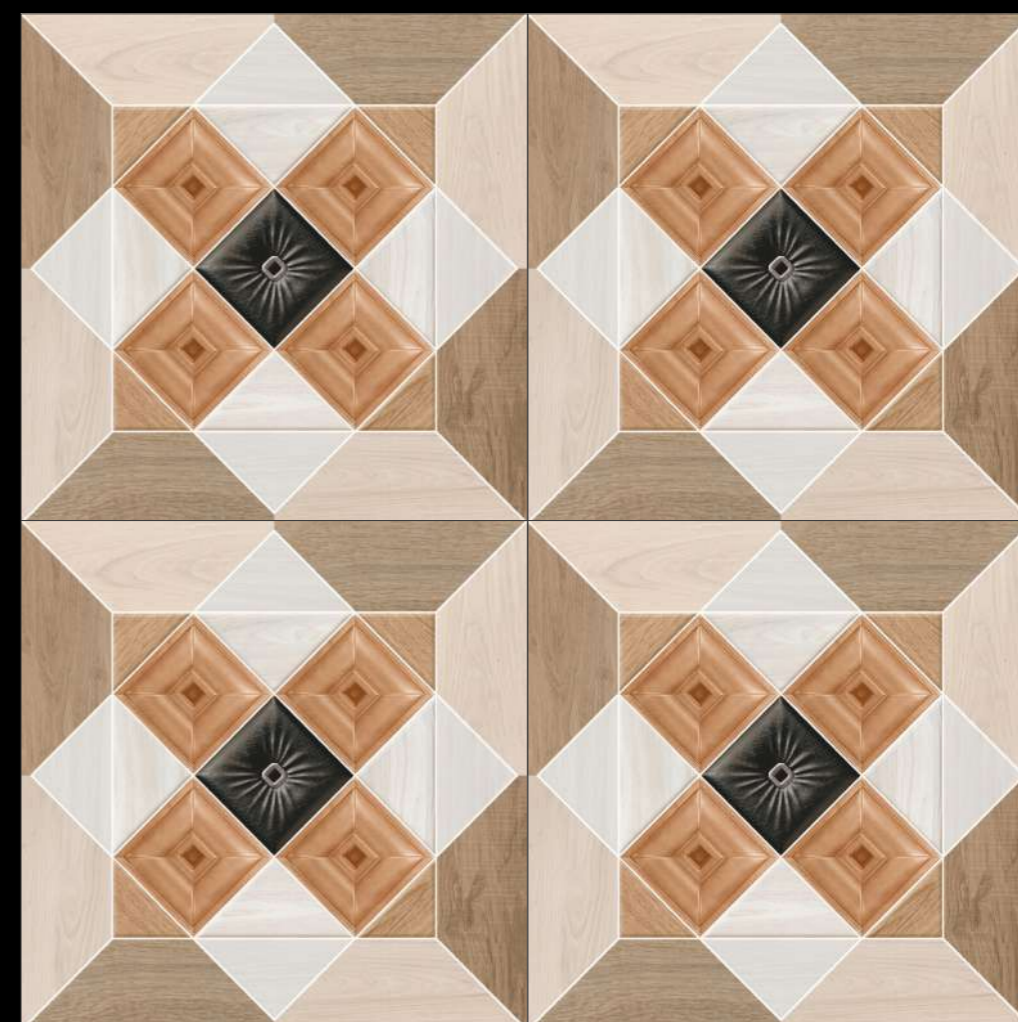

MELODY CHEX

MATT SERIES

Design

MELODY CHEX

FINISH - MATT

600X
600MM

MATT
SERIES

Design