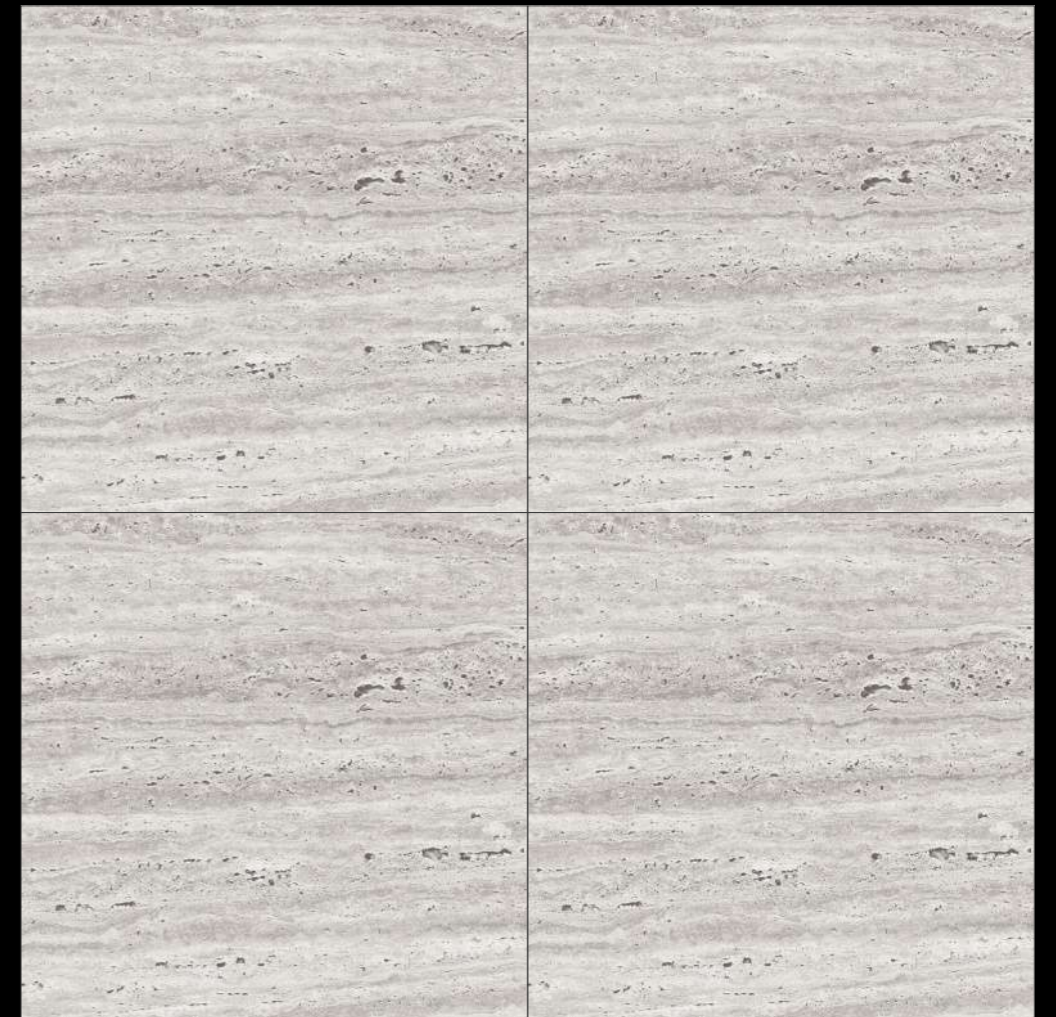

MATT
SERIES

Design

TRAVENTINE GREY

FINISH - MATT

600X
600MM