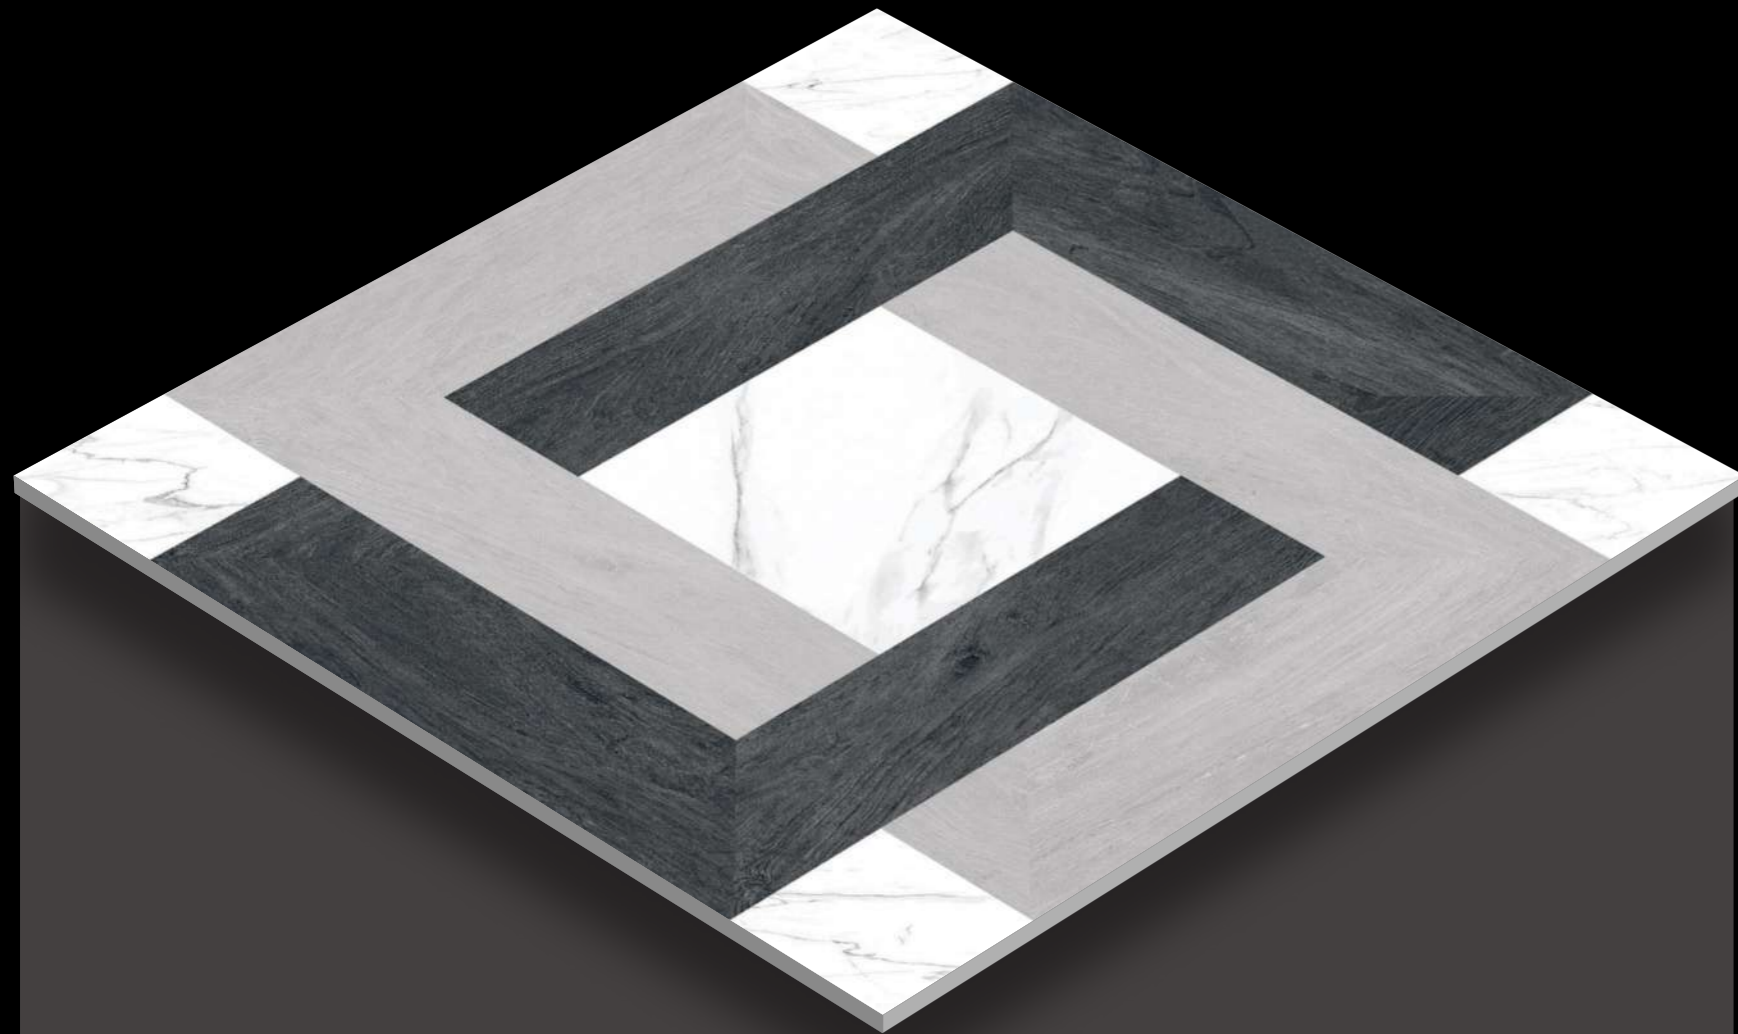

MATT
SERIES

Design
BRUNO BLACK

FINISH - MATT