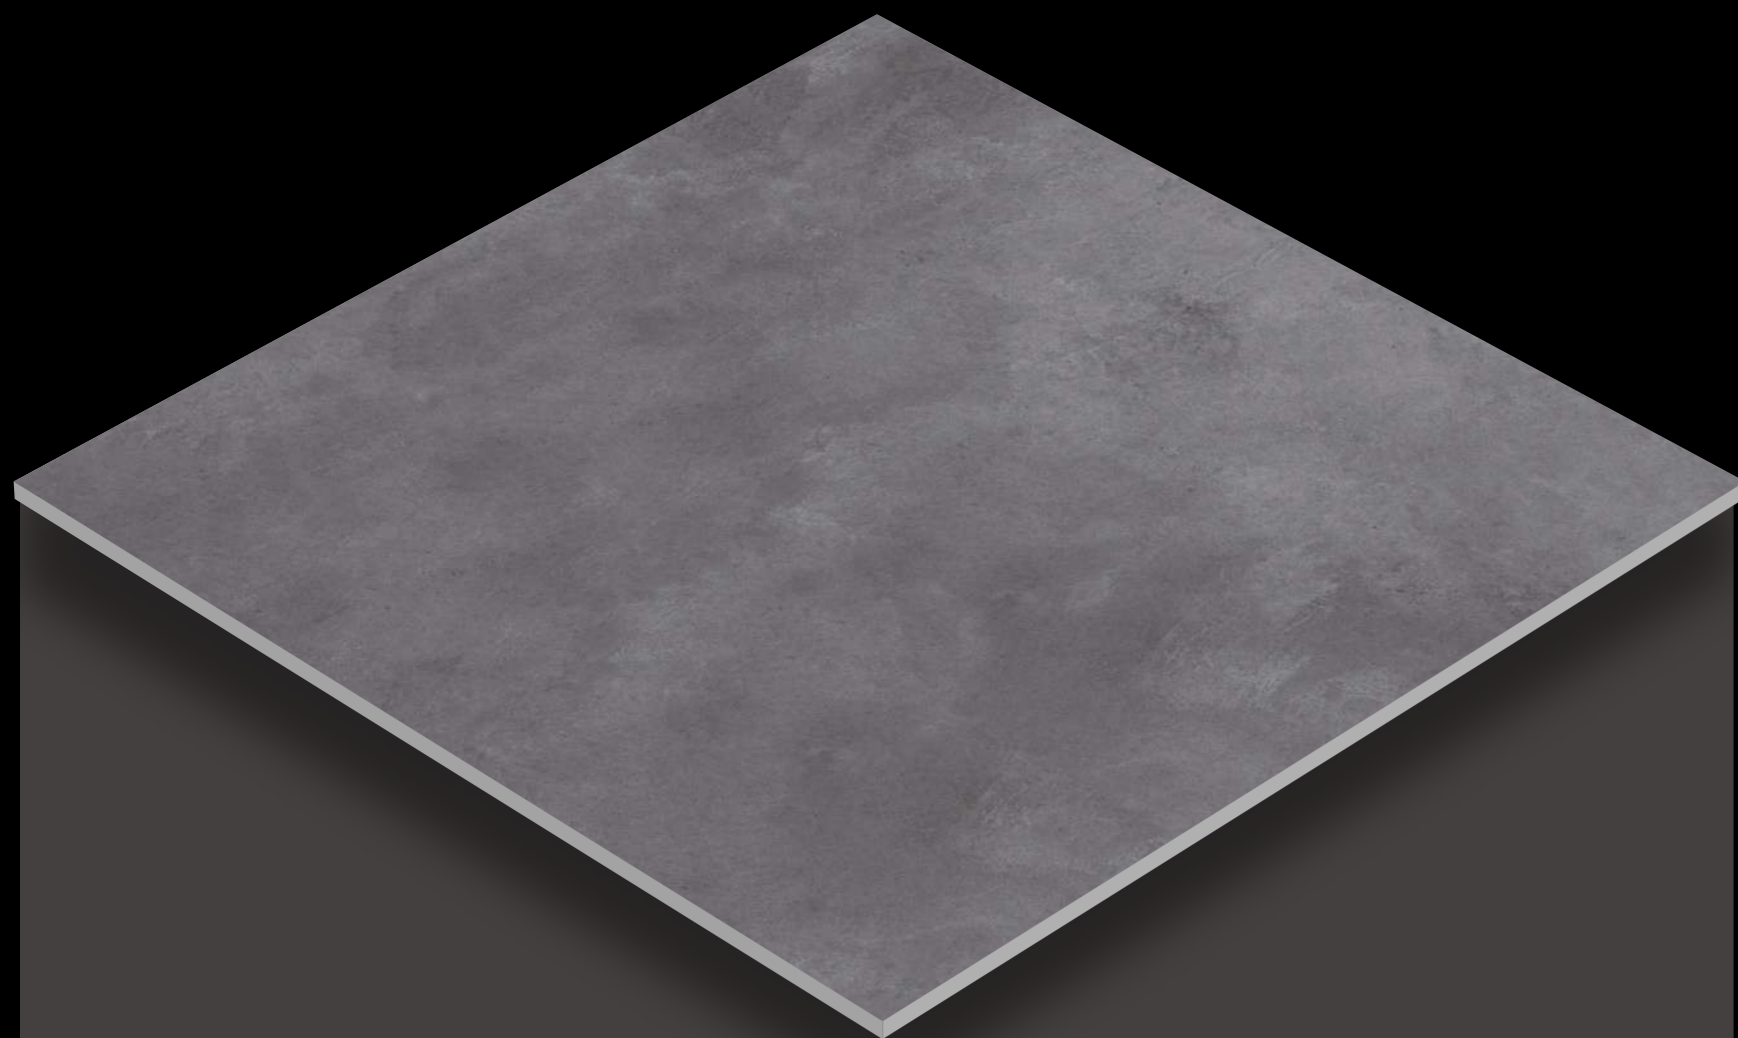

FINISH - MATT

600X
600MM

MATT
SERIES

Design
RUST COPER

FINISH - MATT

600X
600MM

MATT
SERIES

Design
RUST GREY