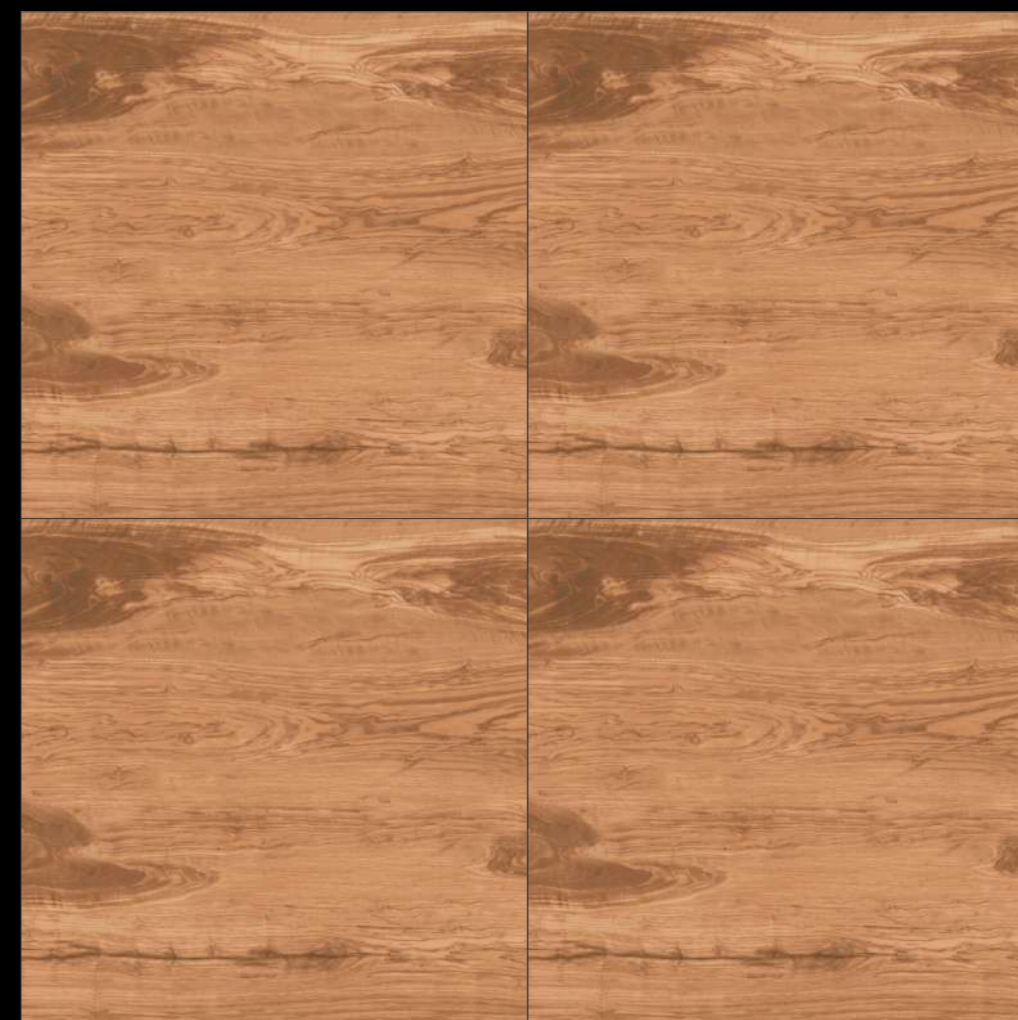

MATT
SERIES

Design

CLUSTER WOOD BROWN | FINISH - MATT

600X
600MM