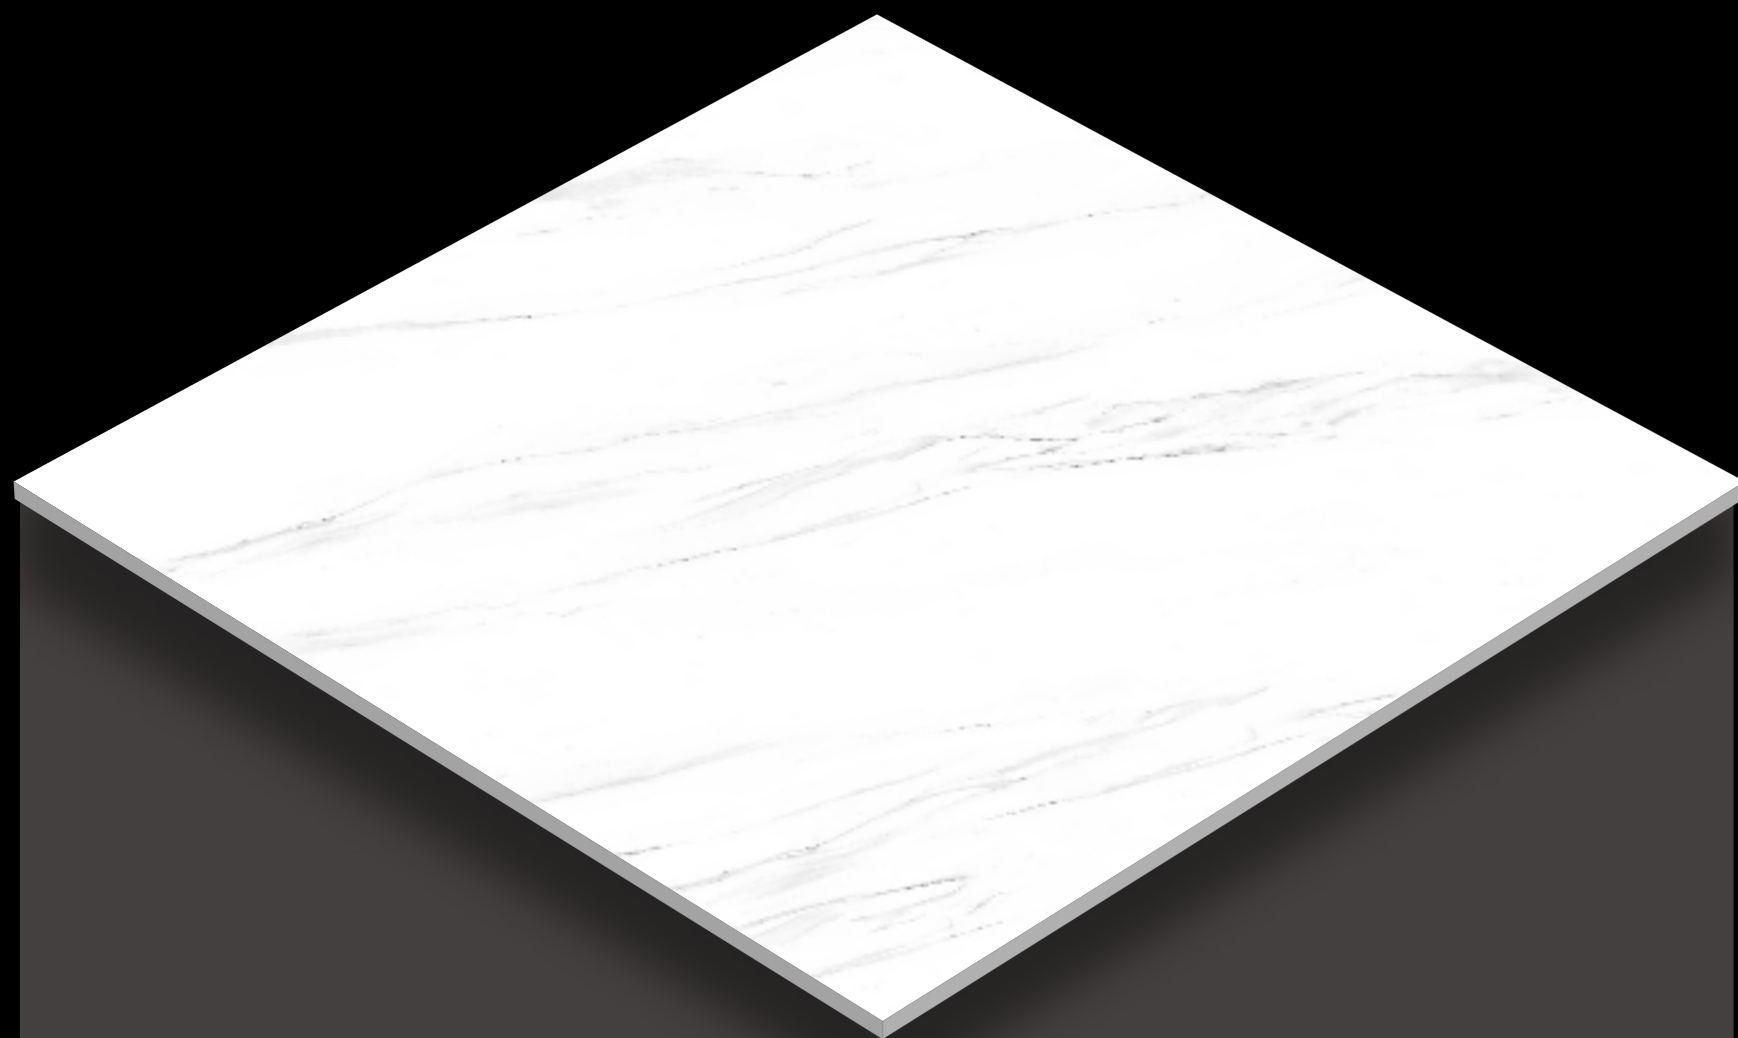

FINISH - MATT

600X
600MM

MATT
SERIES

Design

MARBODA WHITE

FINISH - MATT

600X
600MM

MATT
SERIES