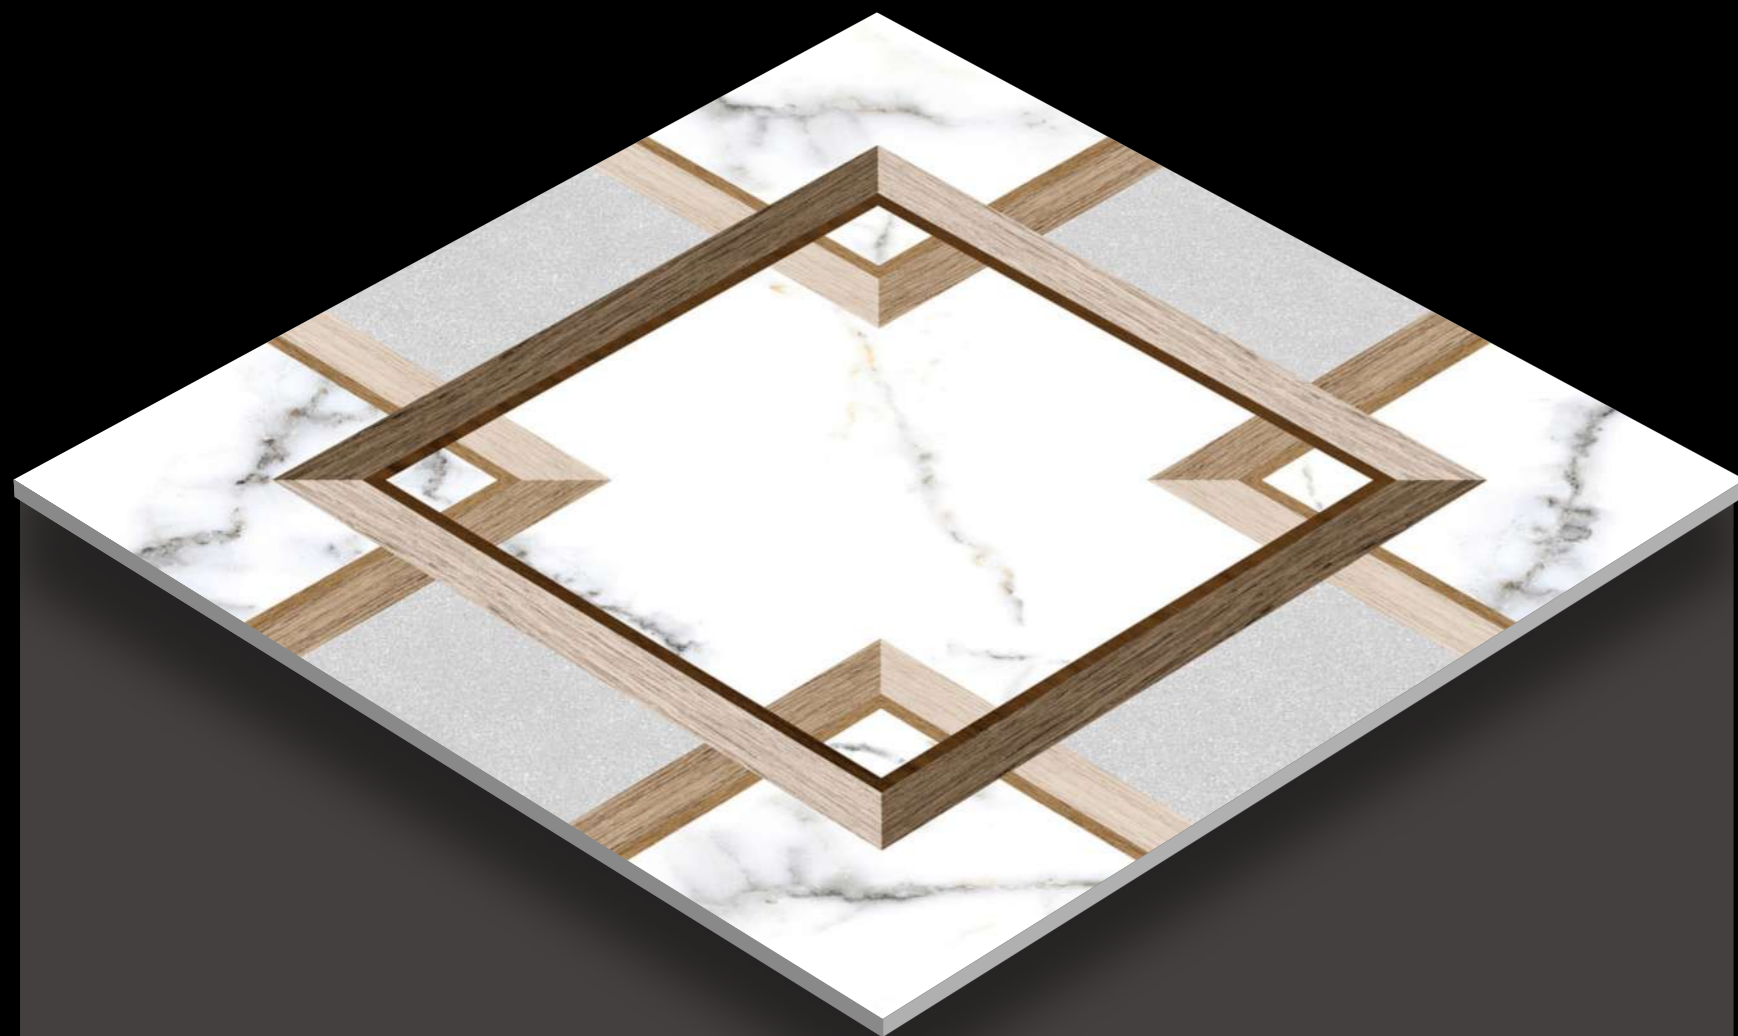

MATT
SERIES

Design
CAREMAL WHITE

FINISH - MATT

600X
600MM