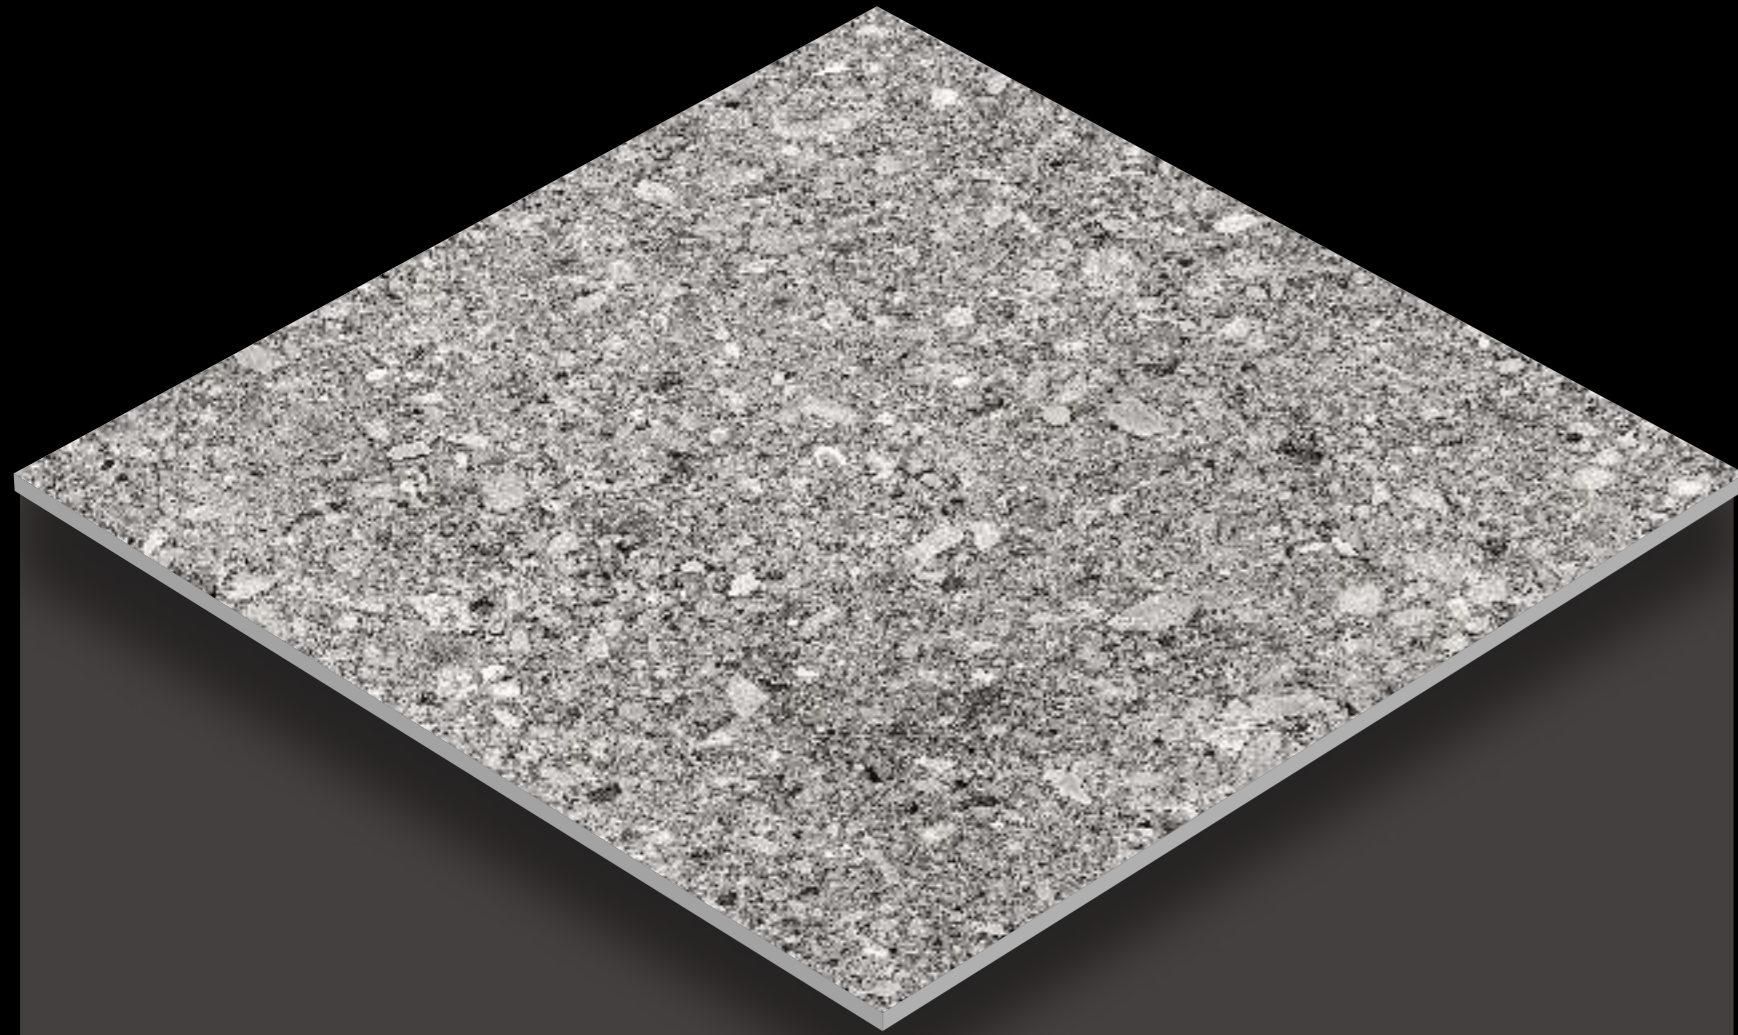

MATT
SERIES

Design

MURATO GREY

FINISH - MATT

600X
600MM