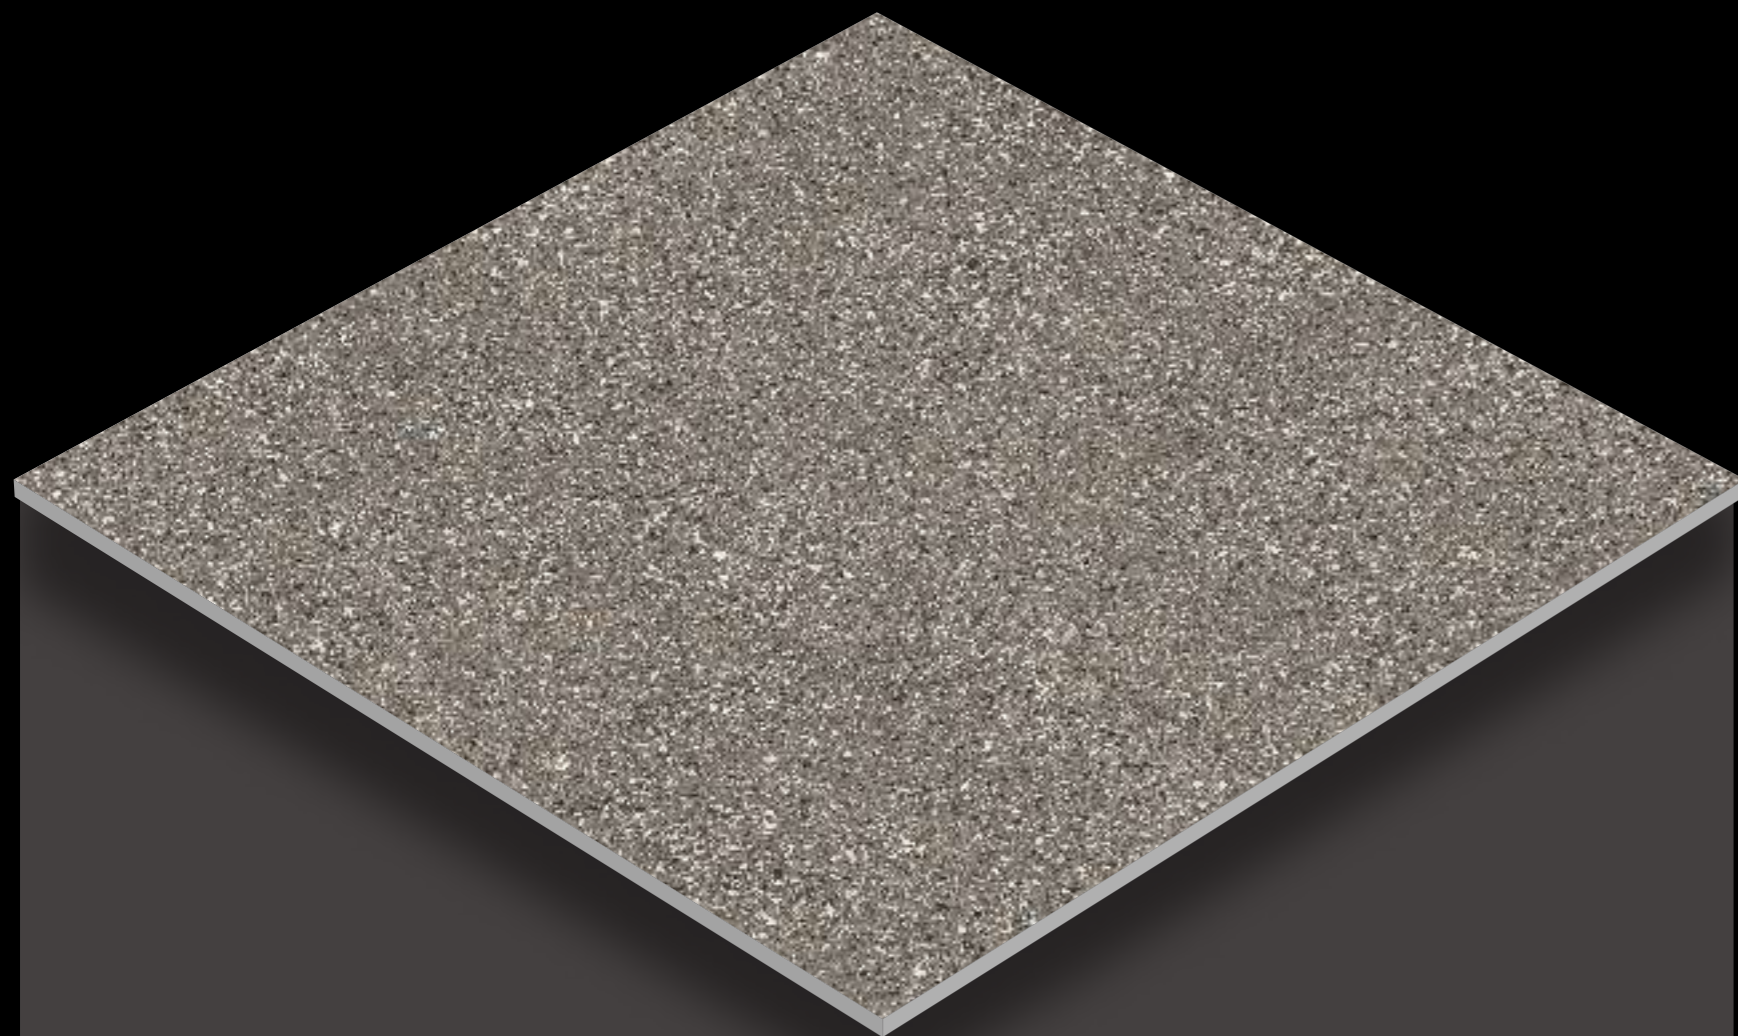

Design

LYCAS BROWN

FINISH - MATT

600X
600MM

MATT
SERIES

Design

LYCAS CHOCO

FINISH - MATT