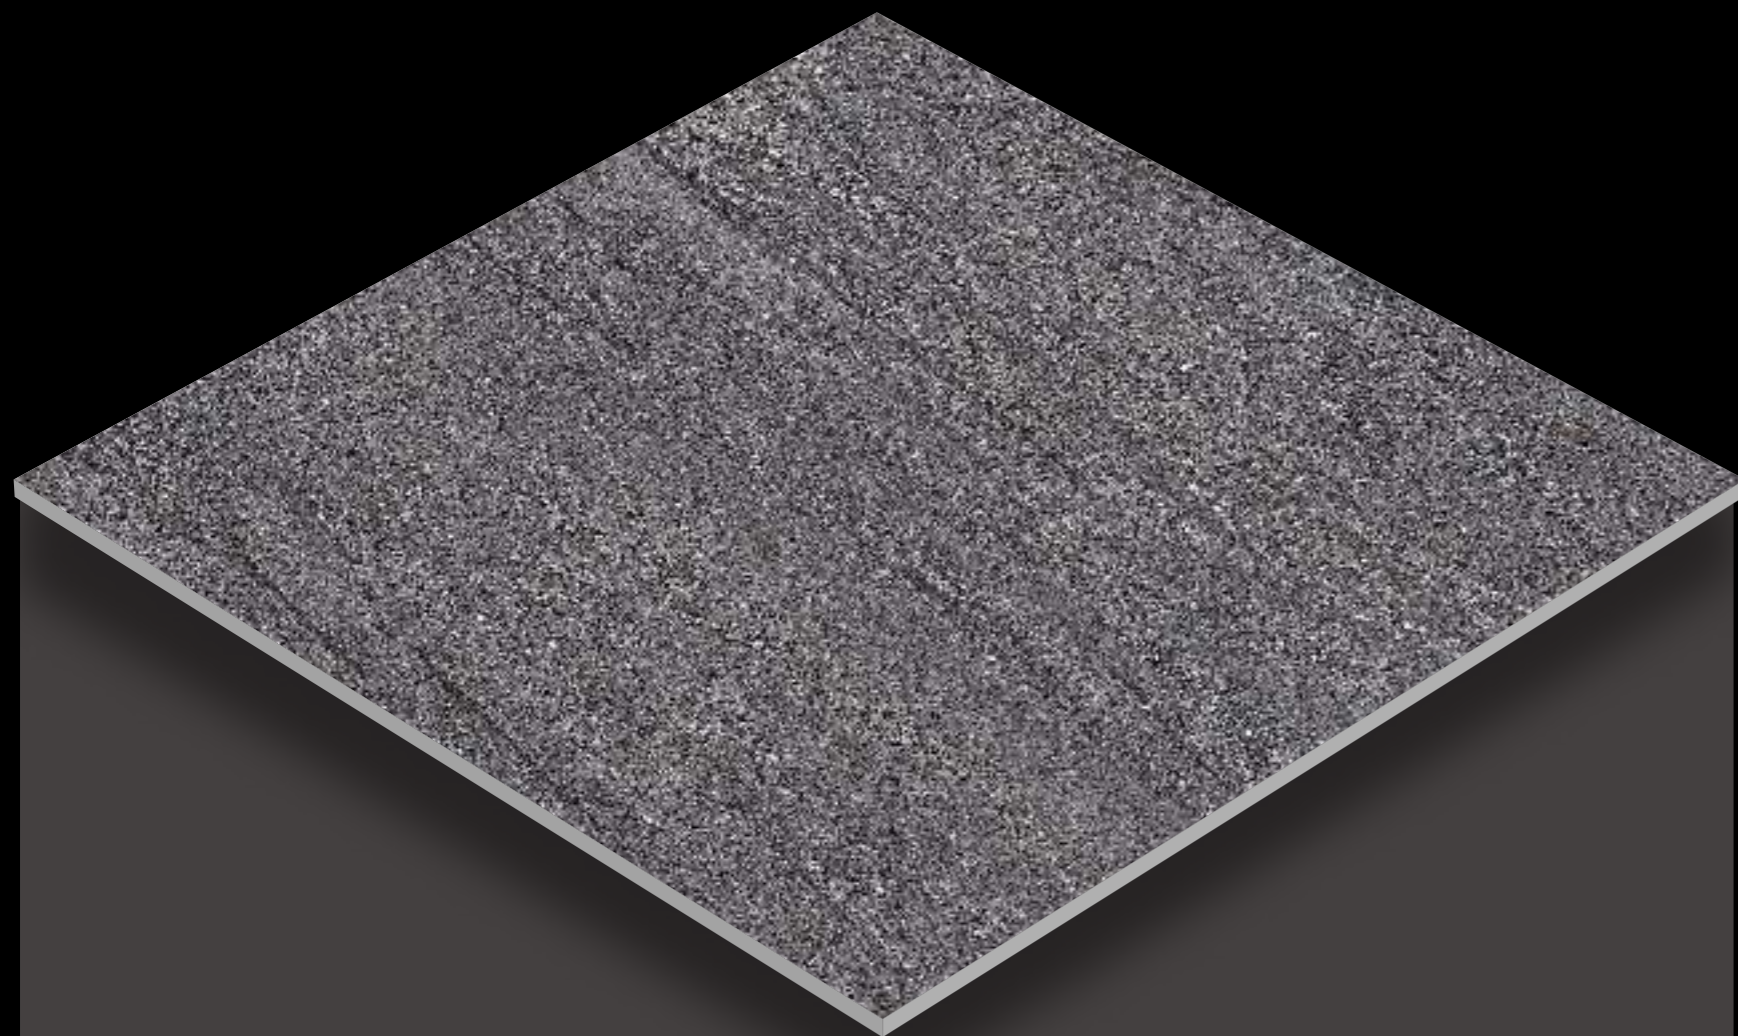

MATT
SERIES

Design

GRANIC DARK

FINISH - MATT

600X
600MM