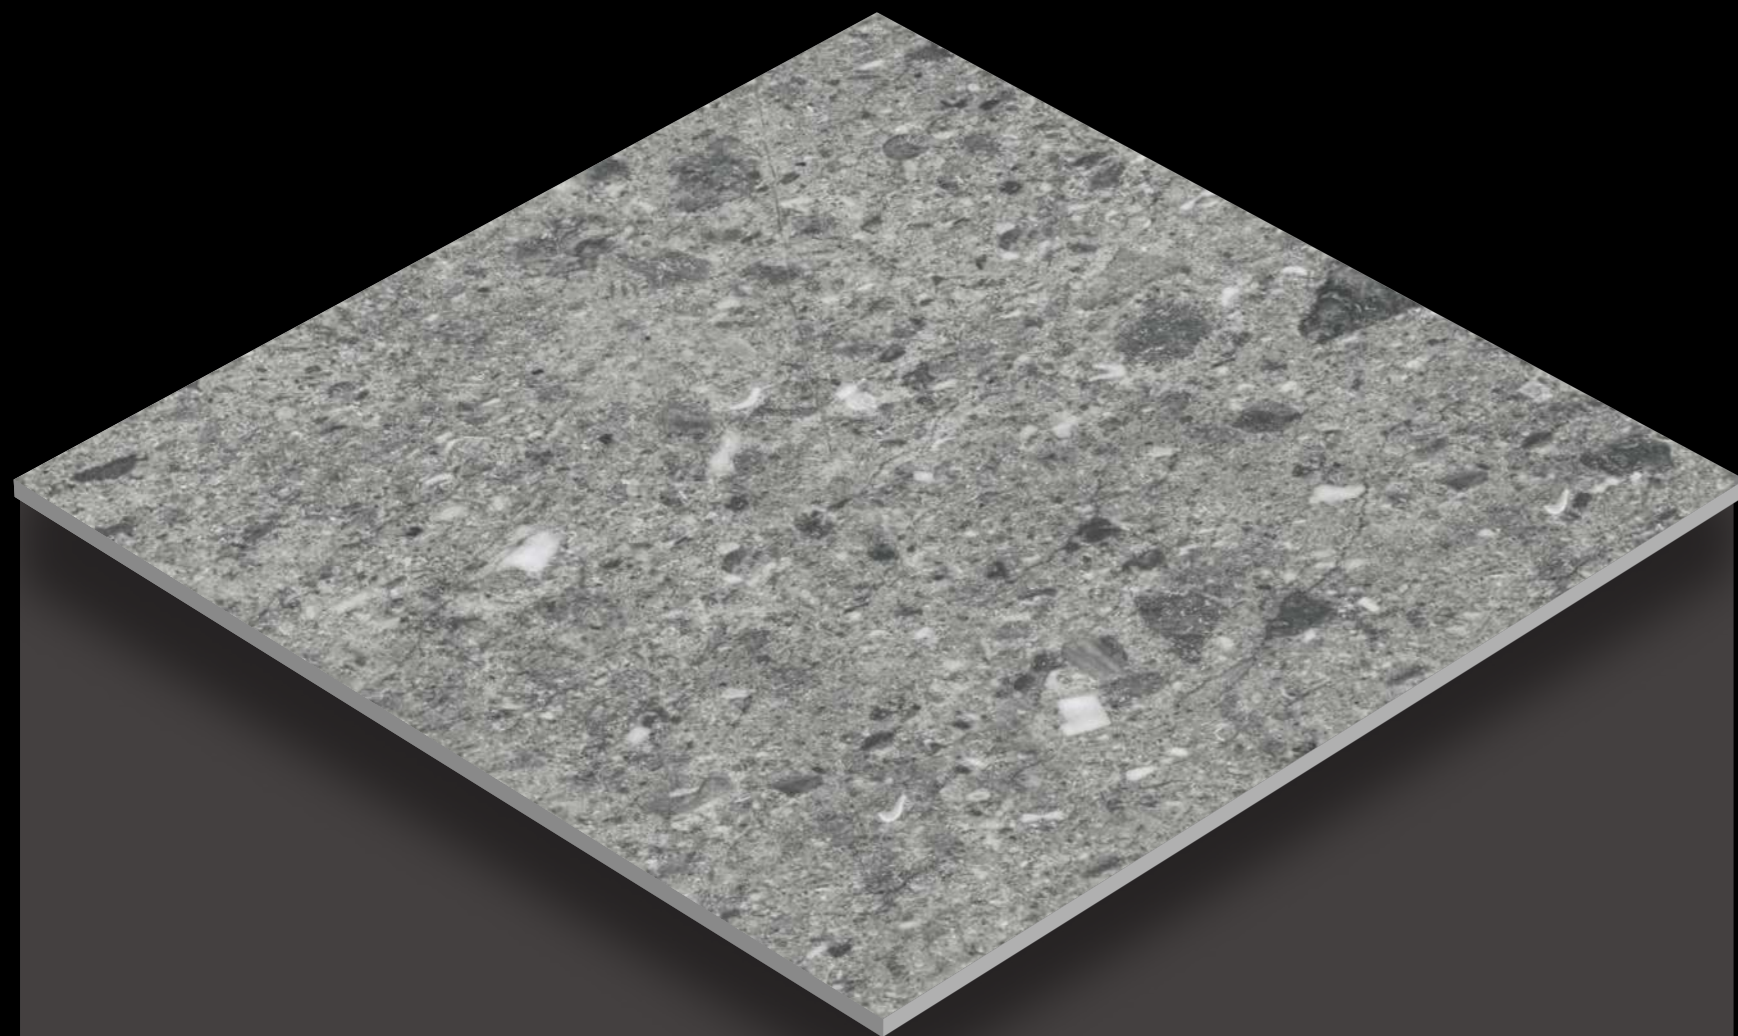

MATT
SERIES

Design
COZY NERO

FINISH - MATT

600X
600MM