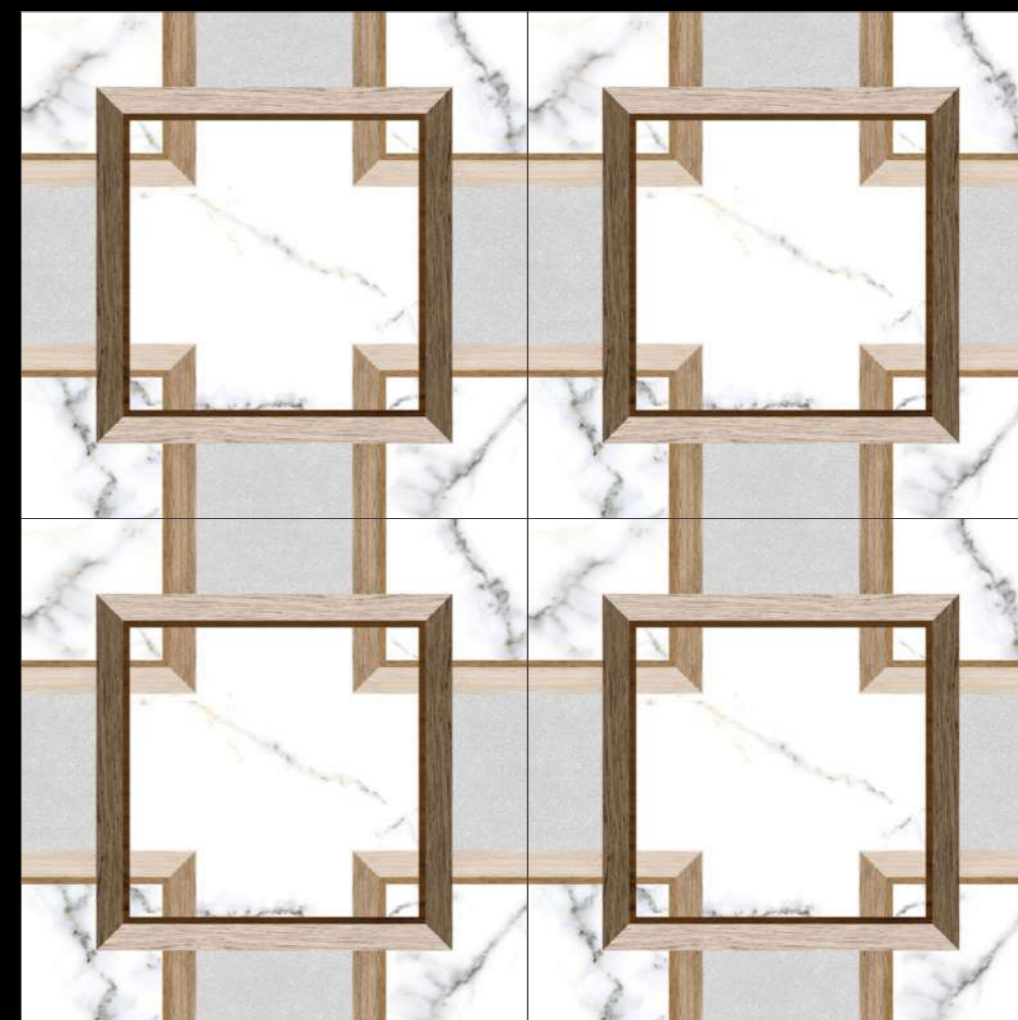

MATT
SERIES

Design
CAREMAL WHITE

FINISH - MATT

600X
600MM