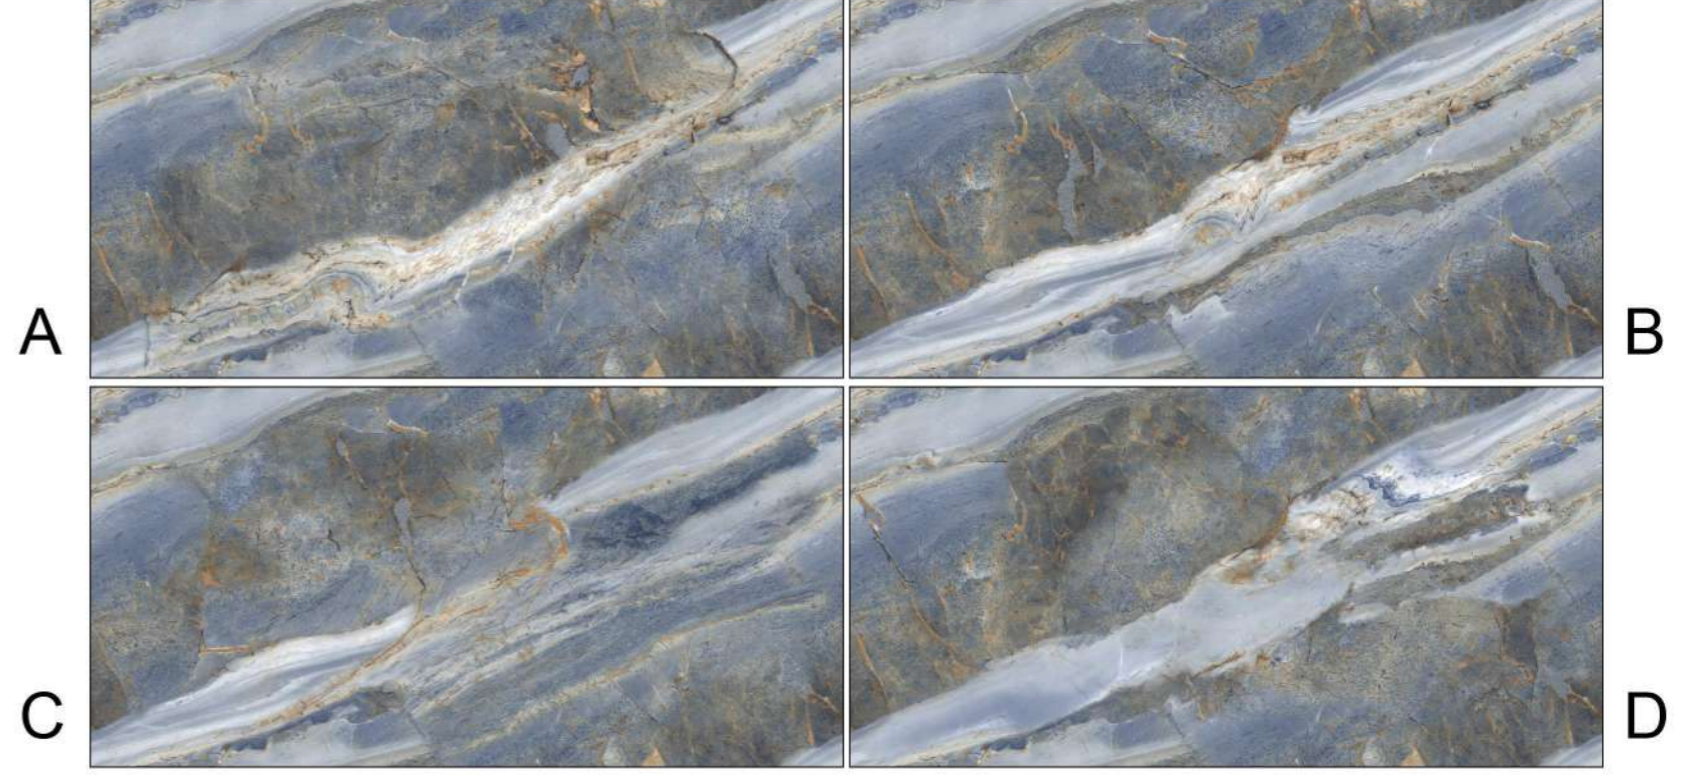

600x1200MM

INFINITO
COLLECTION

Finish | Glossy
RANDOM | 4 Faces

ENDMATCH-1024