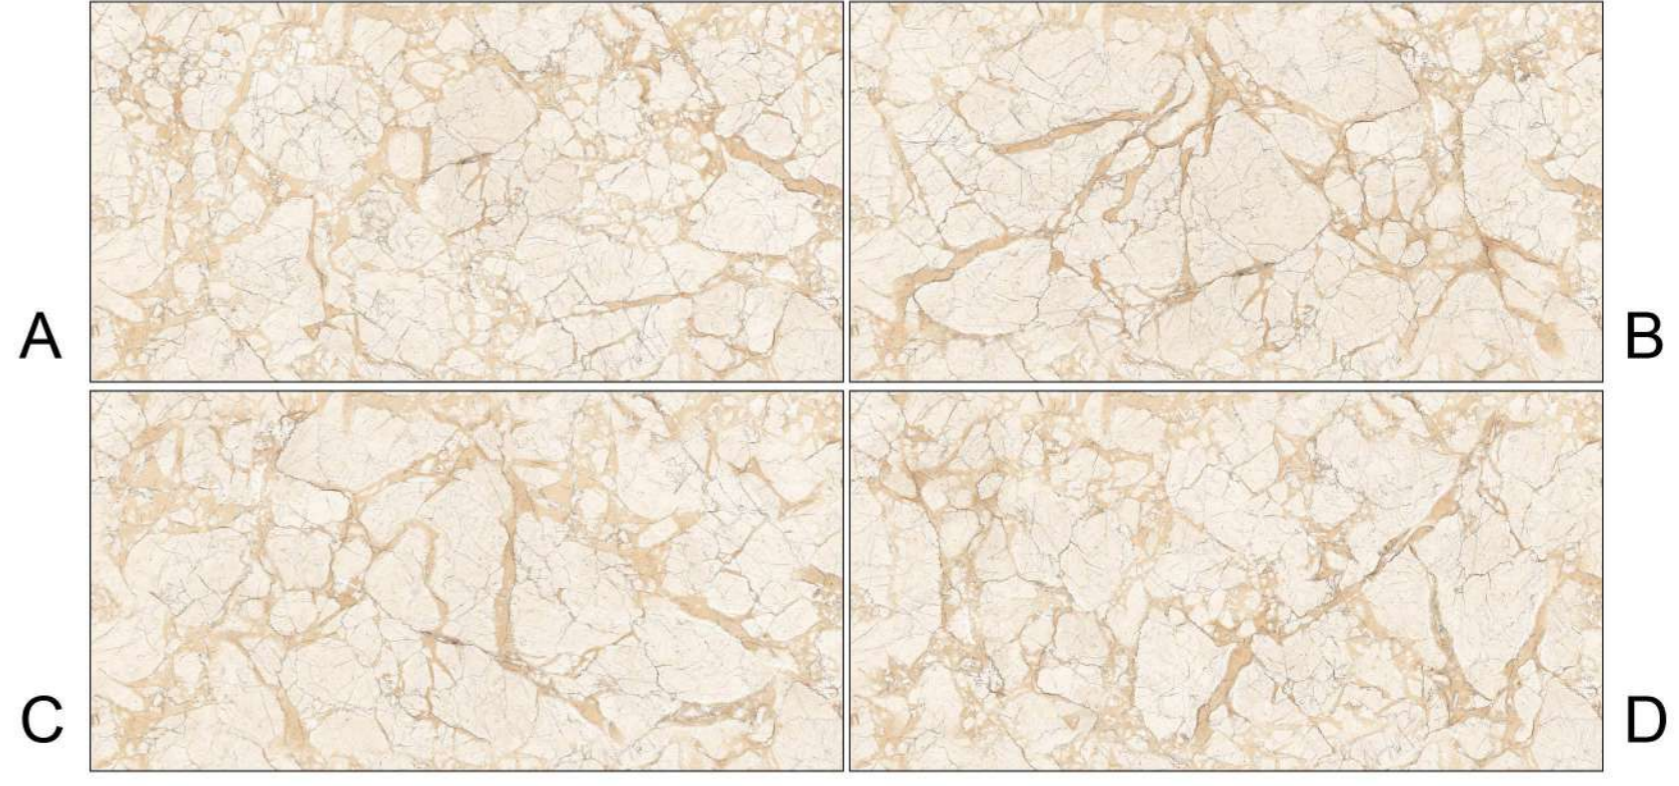

ENDMATCH-1004

600x1200MM

INFINTO
COLLECTION

Finish | Glossy
RANDOM | 4 Faces

ENDMATCH-1005

600x1200MM

INFINTO
COLLECTION

Finish | Glossy
RANDOM | 4 Faces