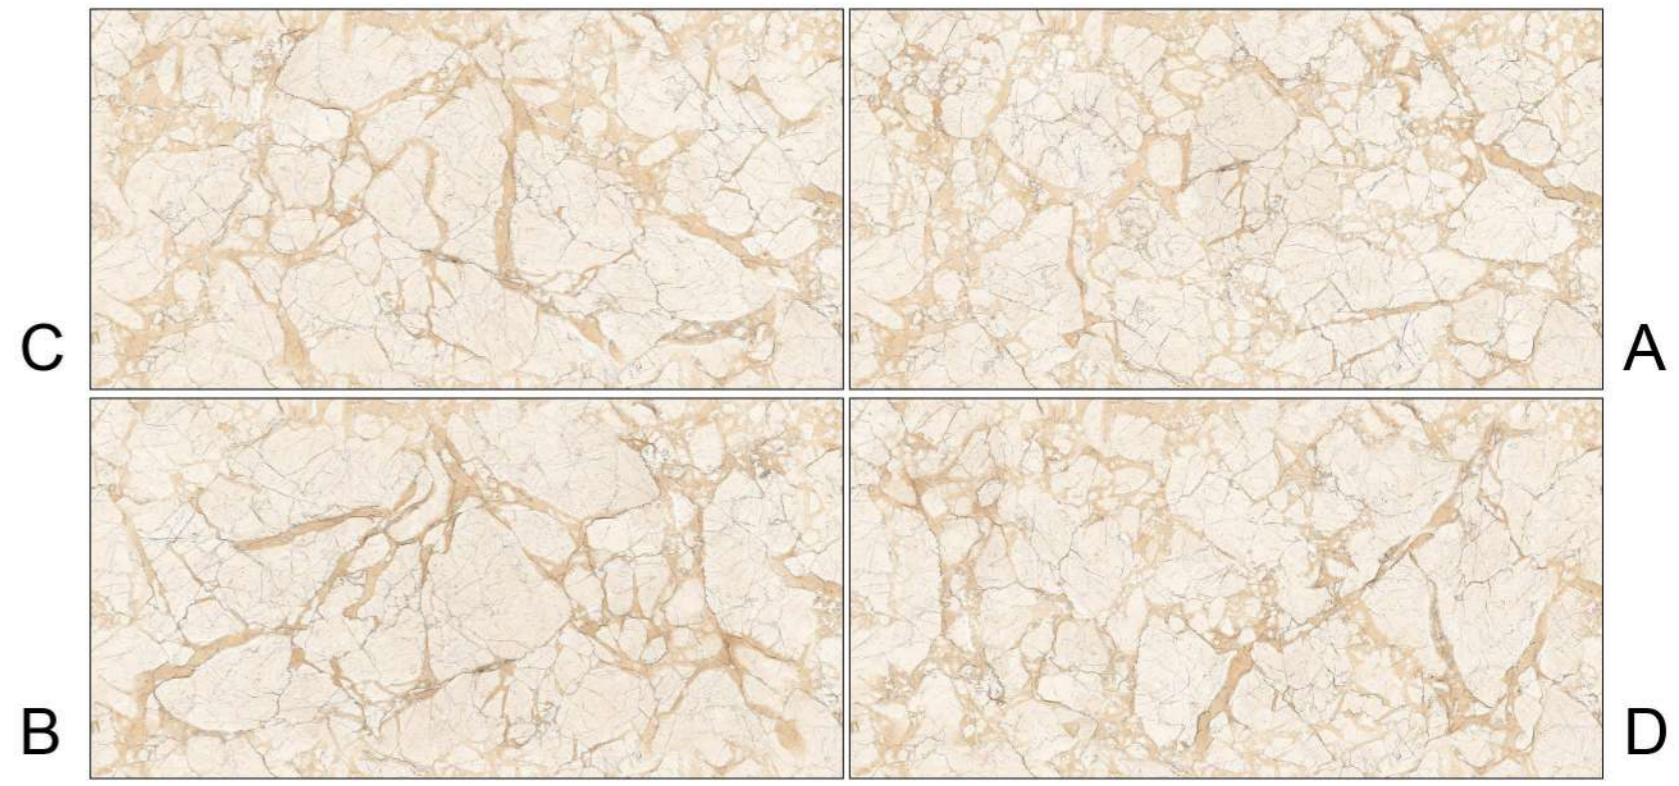

ENDMATCH-1004

600x1200MM

INFINTO
COLLECTION

Finish | Glossy
RANDOM | 4 Faces

ENDMATCH-1005

600x1200MM

INFINTO
COLLECTION

Finish | Glossy
RANDOM | 4 Faces