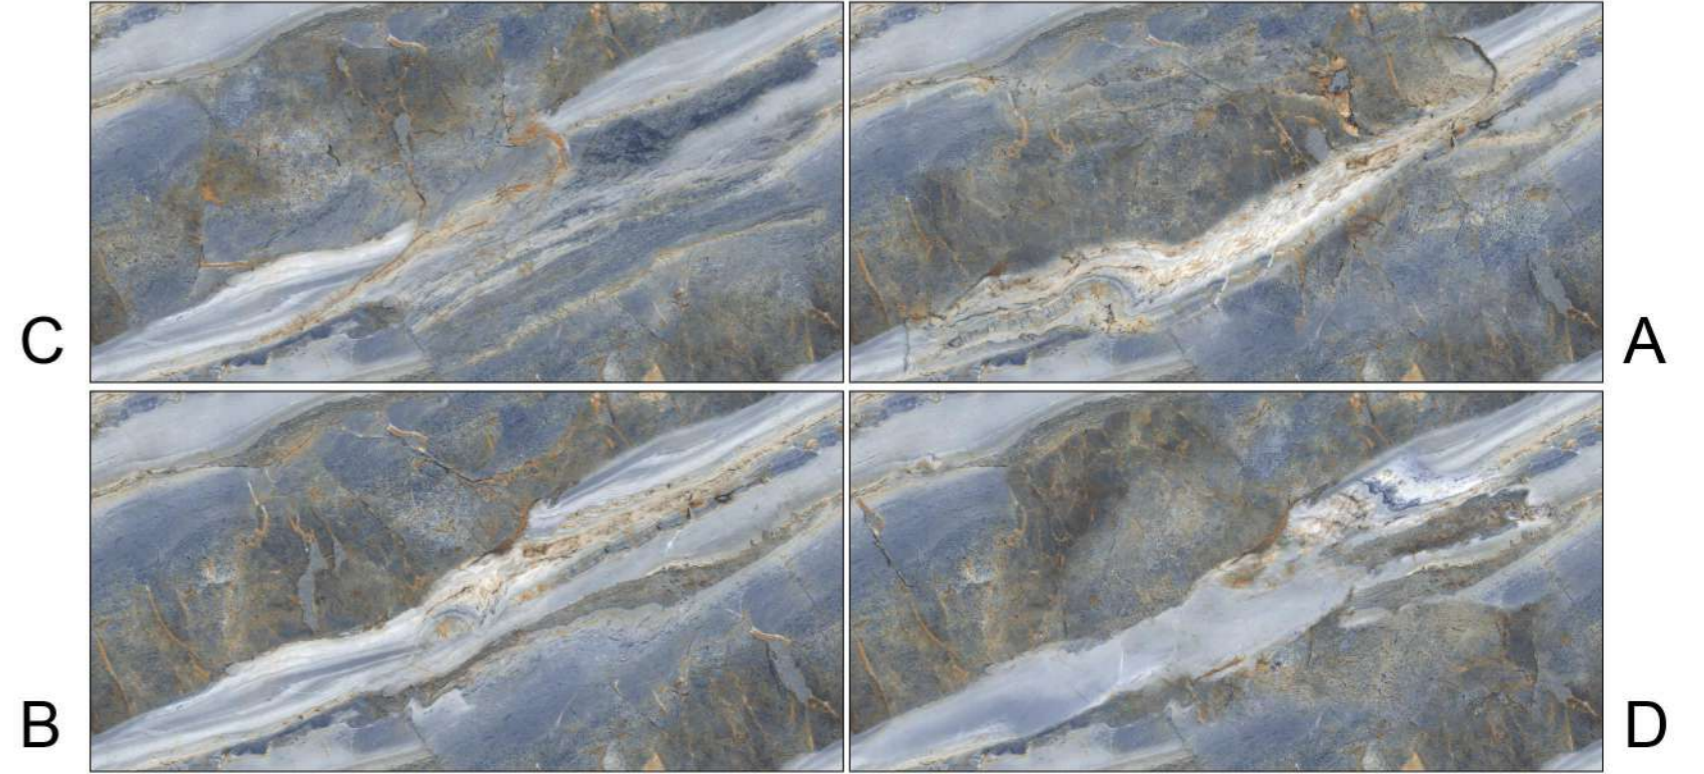

600x1200MM

INFINITO
COLLECTION

Finish | Glossy
RANDOM | 4 Faces

ENDMATCH-1024