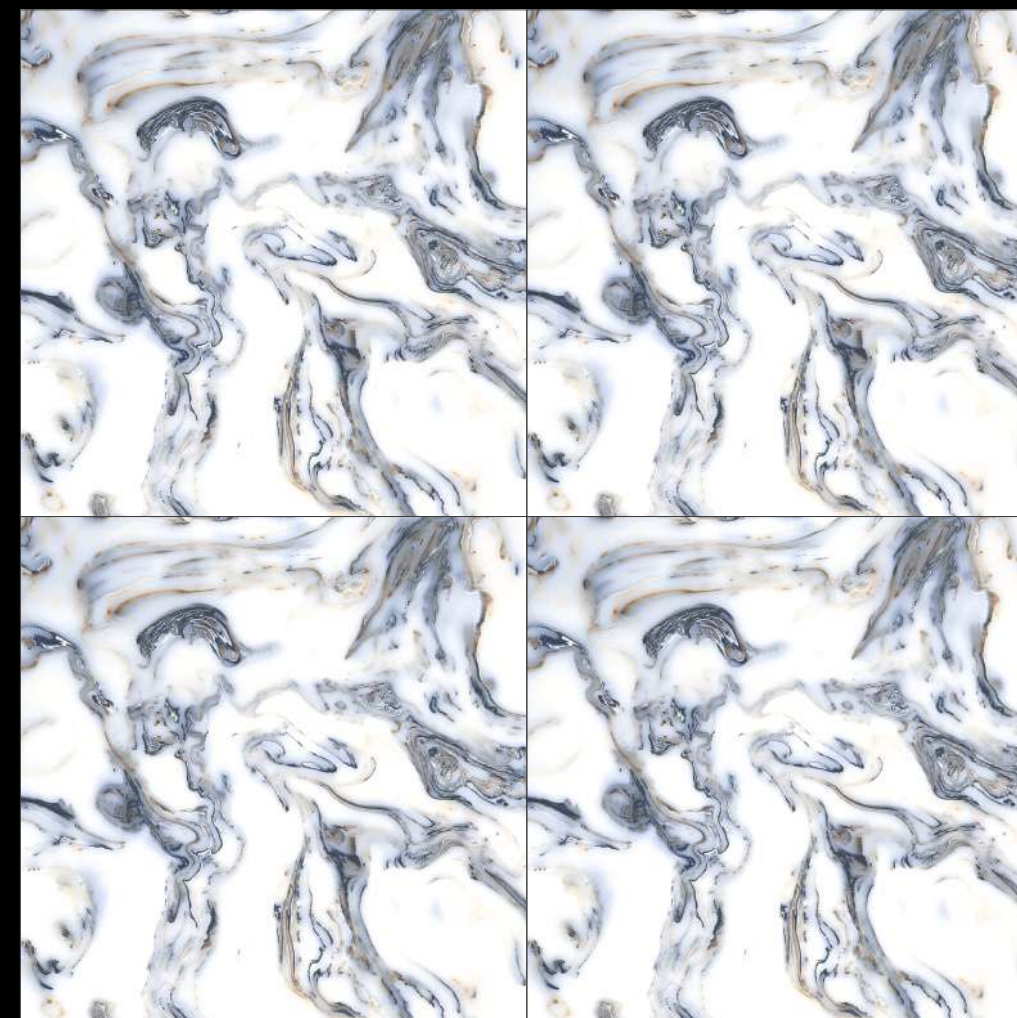

MARBLE
SERIES

Design

**WAVES
BLUE**

FINISH - GLOSSY

**600X
600MM**