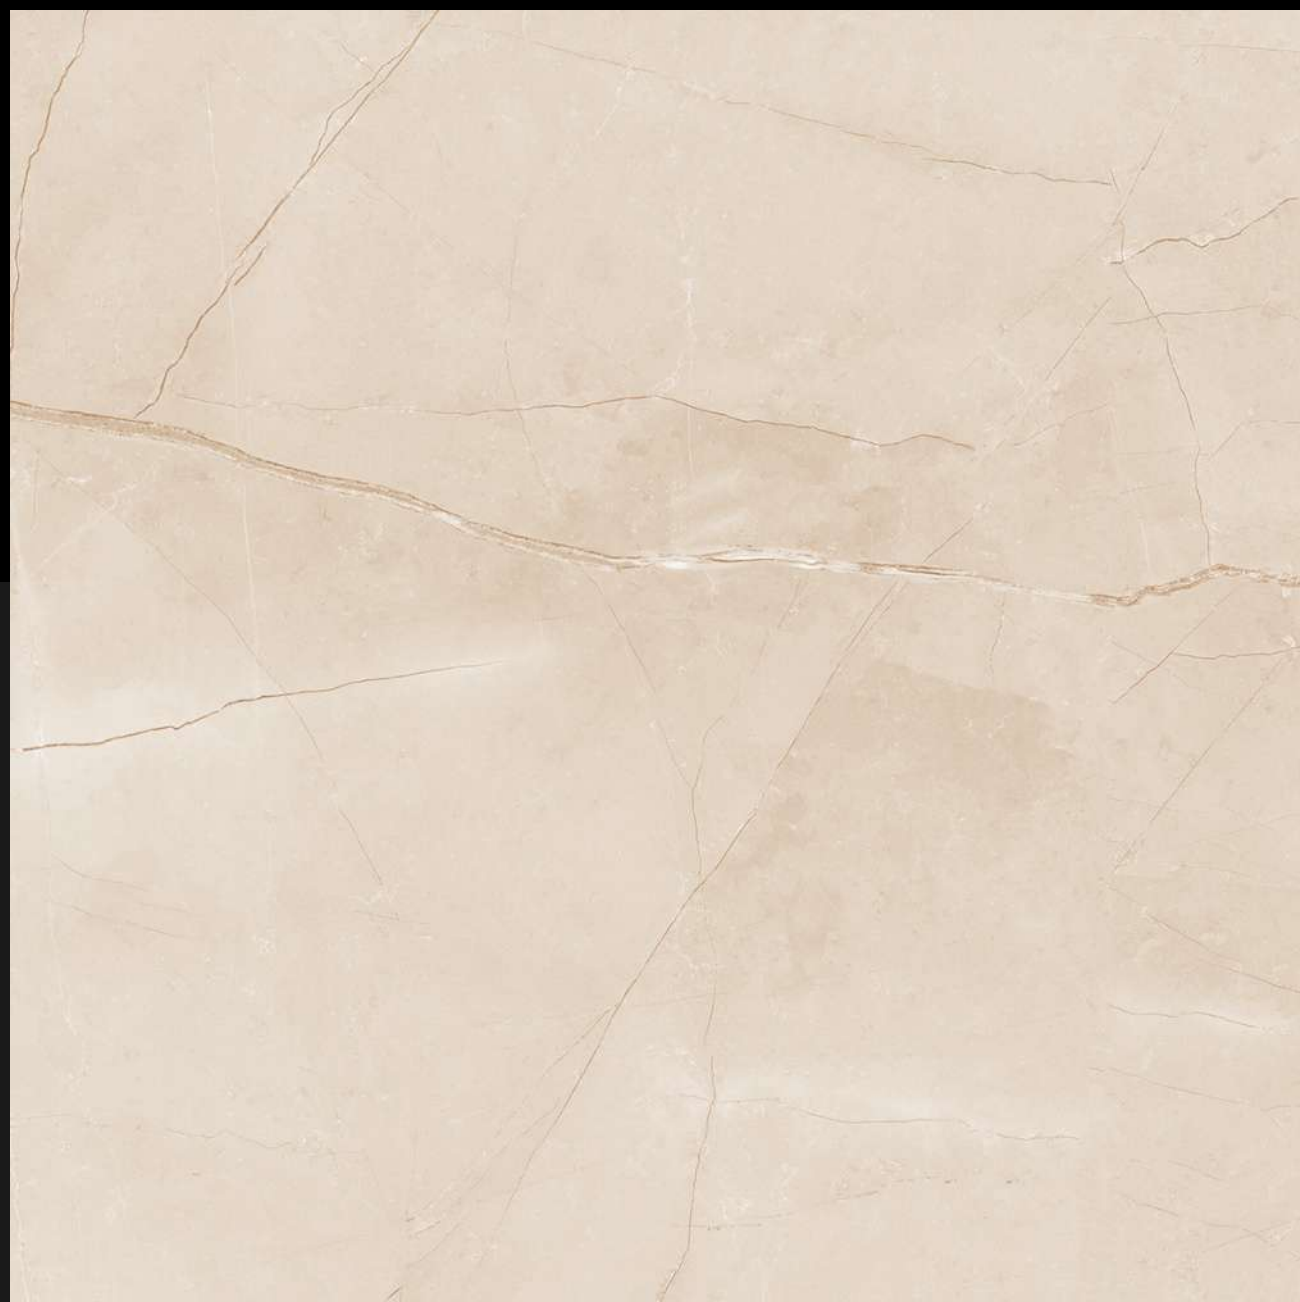

Design

**KALK
GREY**

RANDOM - 06

FINISH - GLOSSY

**600X
600MM**

MARBLE
SERIES

Design

**KALK
IVORY**