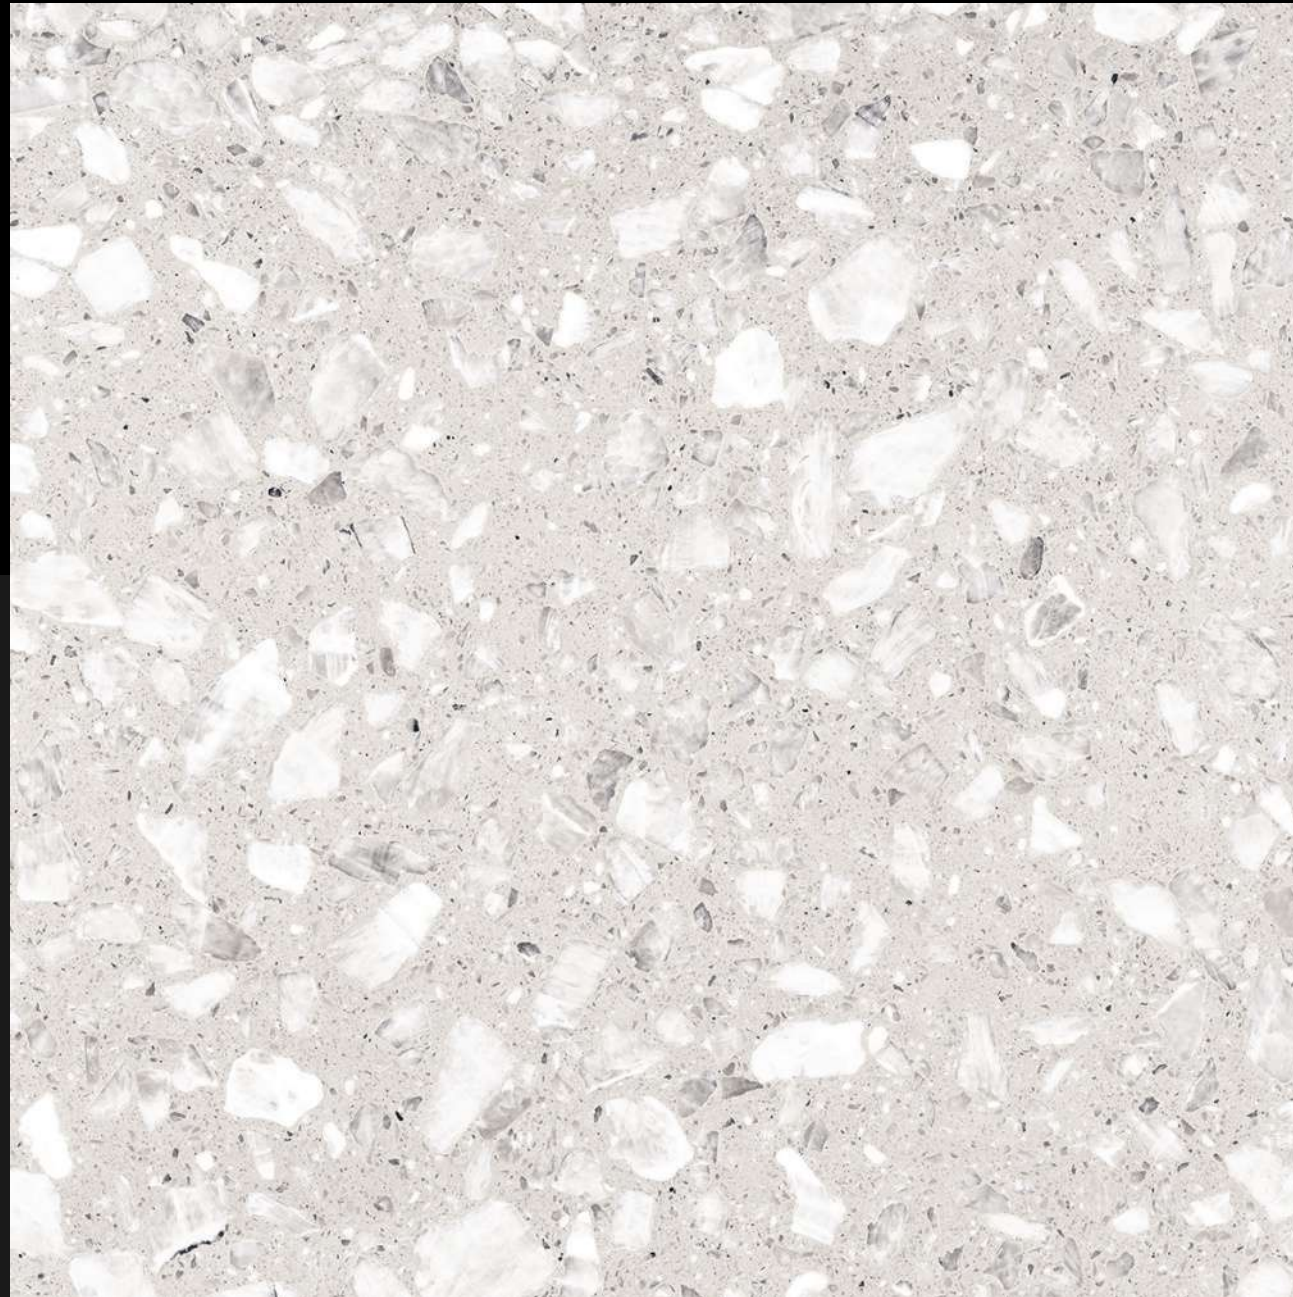

MARBLE

SERIES

Design

MILANO
GREY

RANDOM - 04

FINISH - GLOSSY

600X
600MM