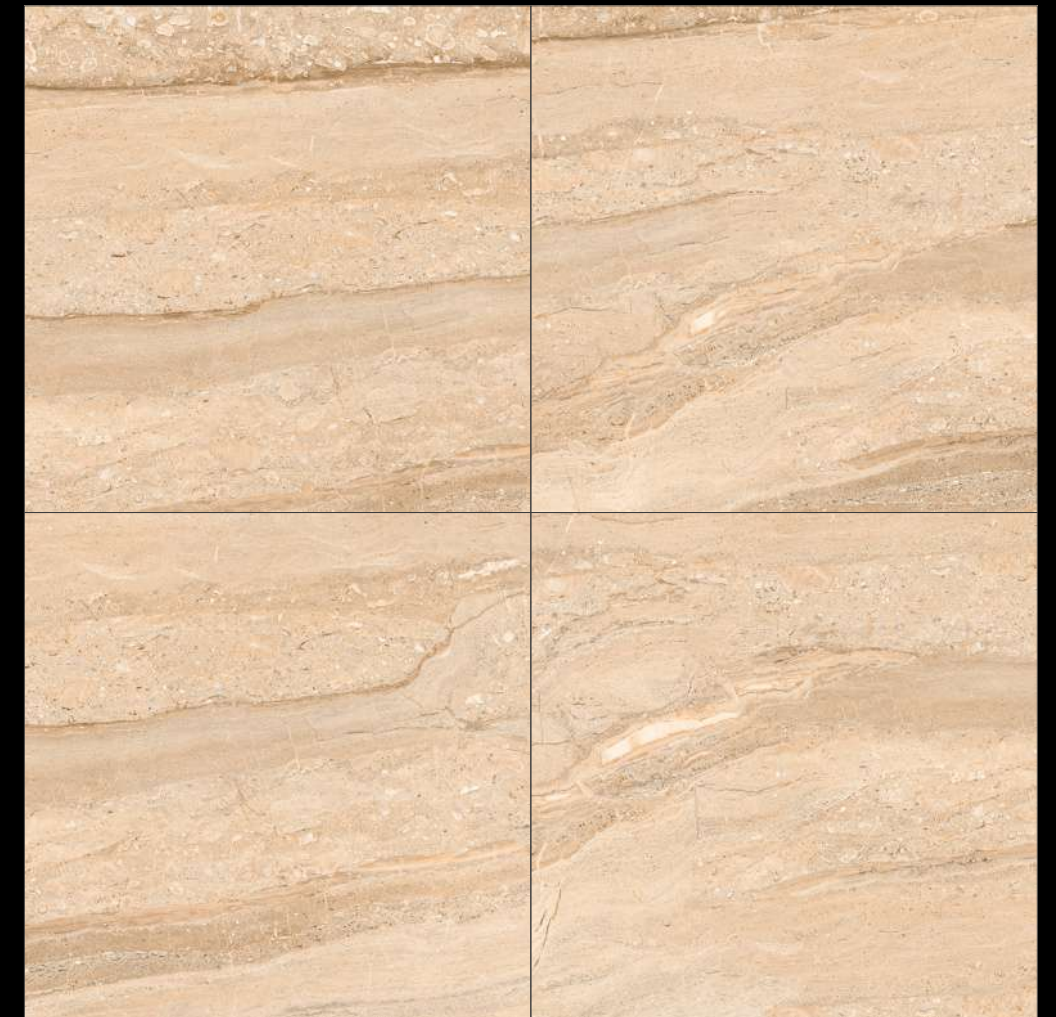

MARBLE

SERIES

Design

**DAINA EARTH
BROWN**

RANDOM - 04

FINISH - GLOSSY

**600X
600MM**