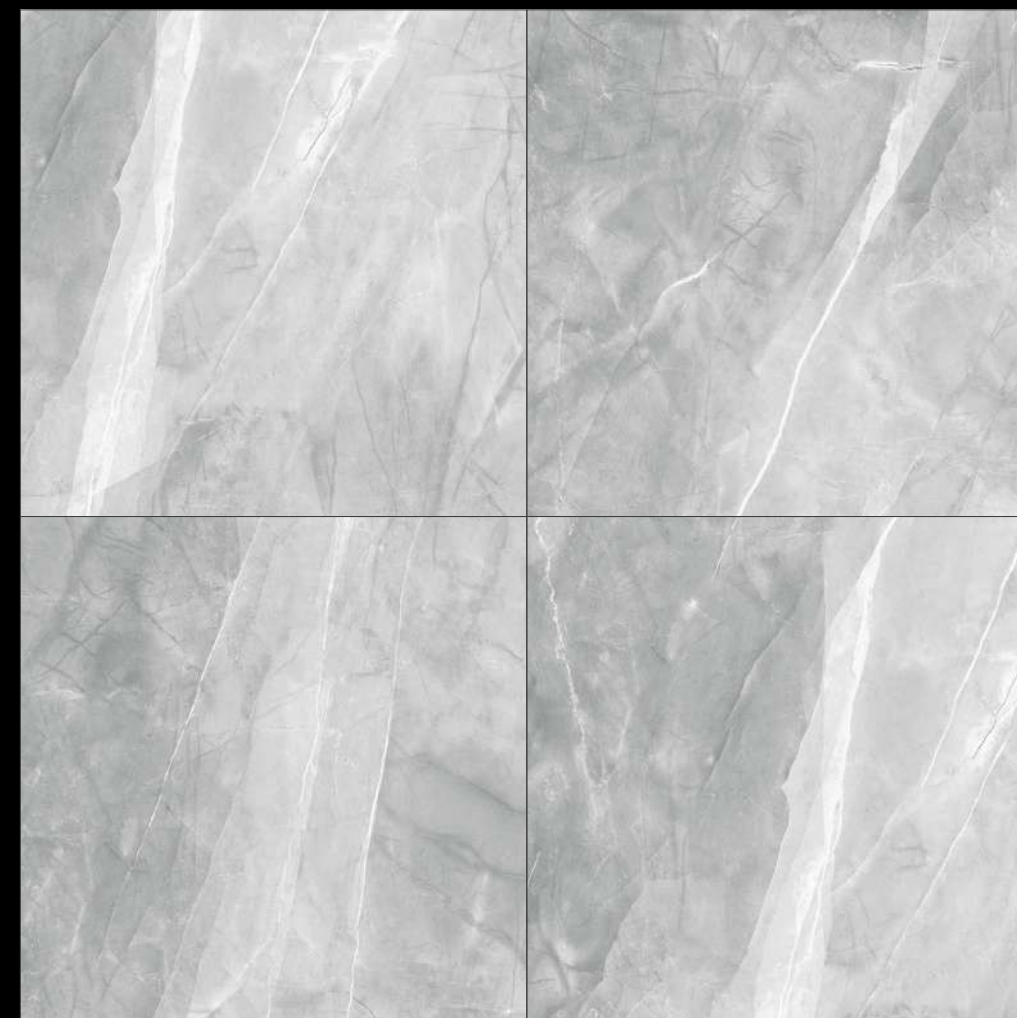

MARBLE

SERIES

Design

ALESSIA
GREY

RANDOM - 10

FINISH - GLOSSY

600X
600MM