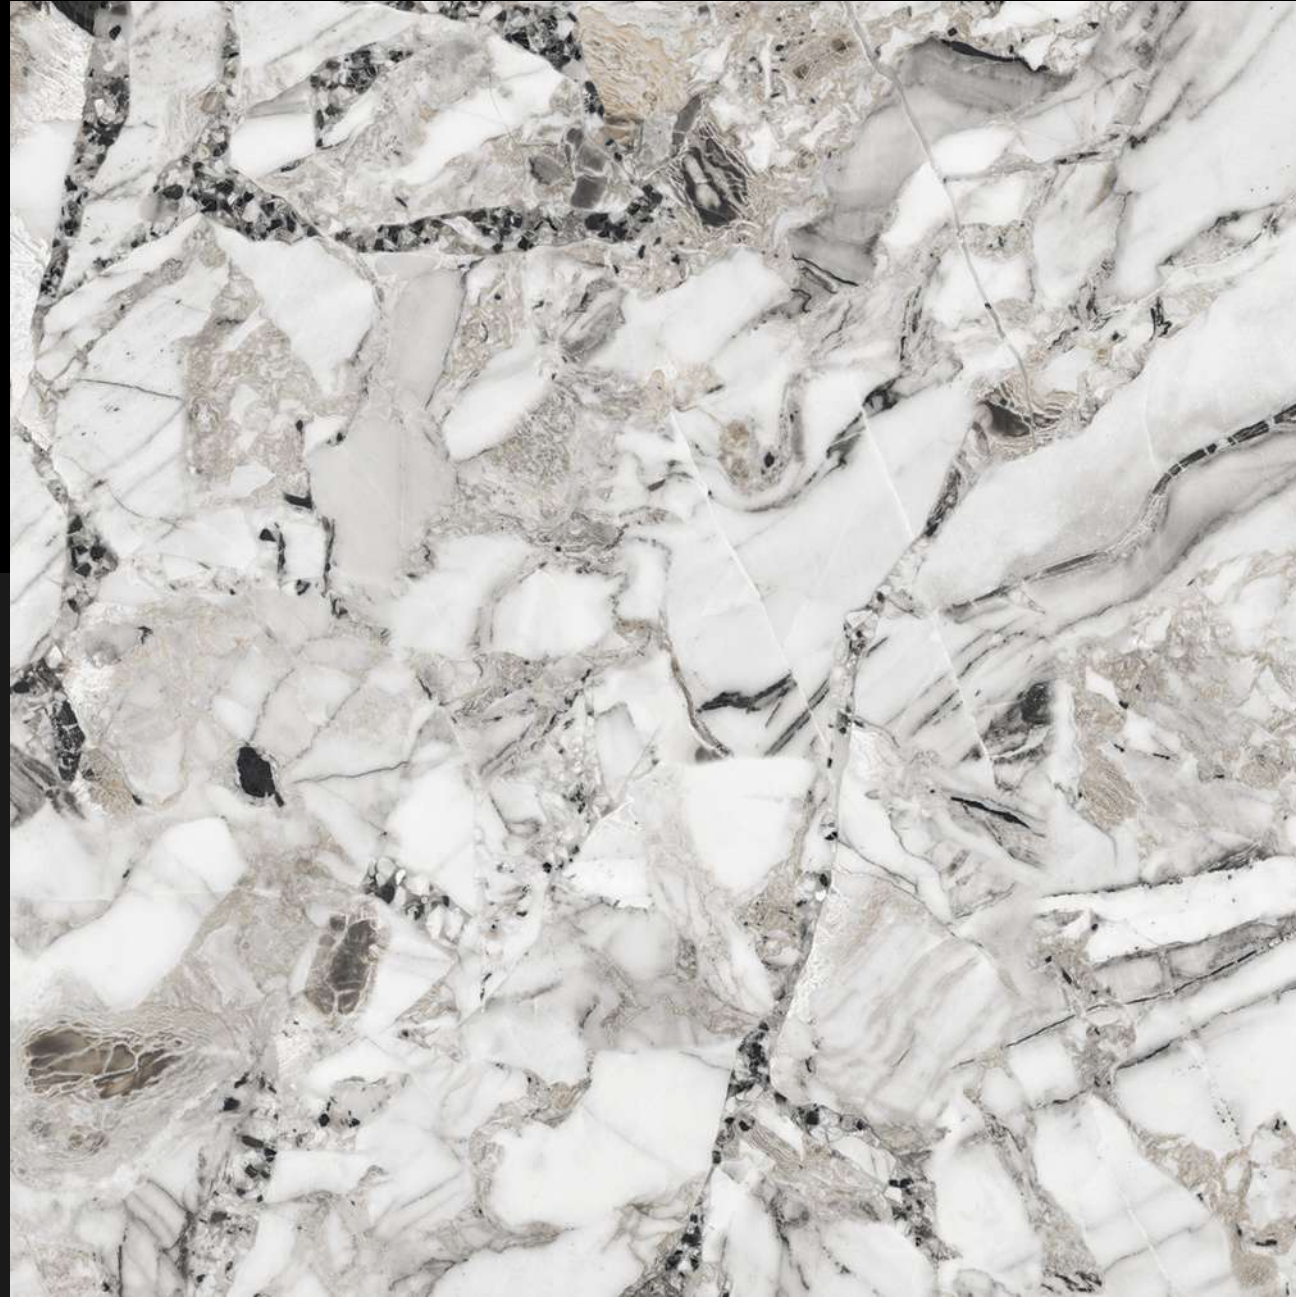

MARBLE

SERIES

Design

ALICE
STONE

RANDOM - 08

FINISH - GLOSSY

600X
600MM