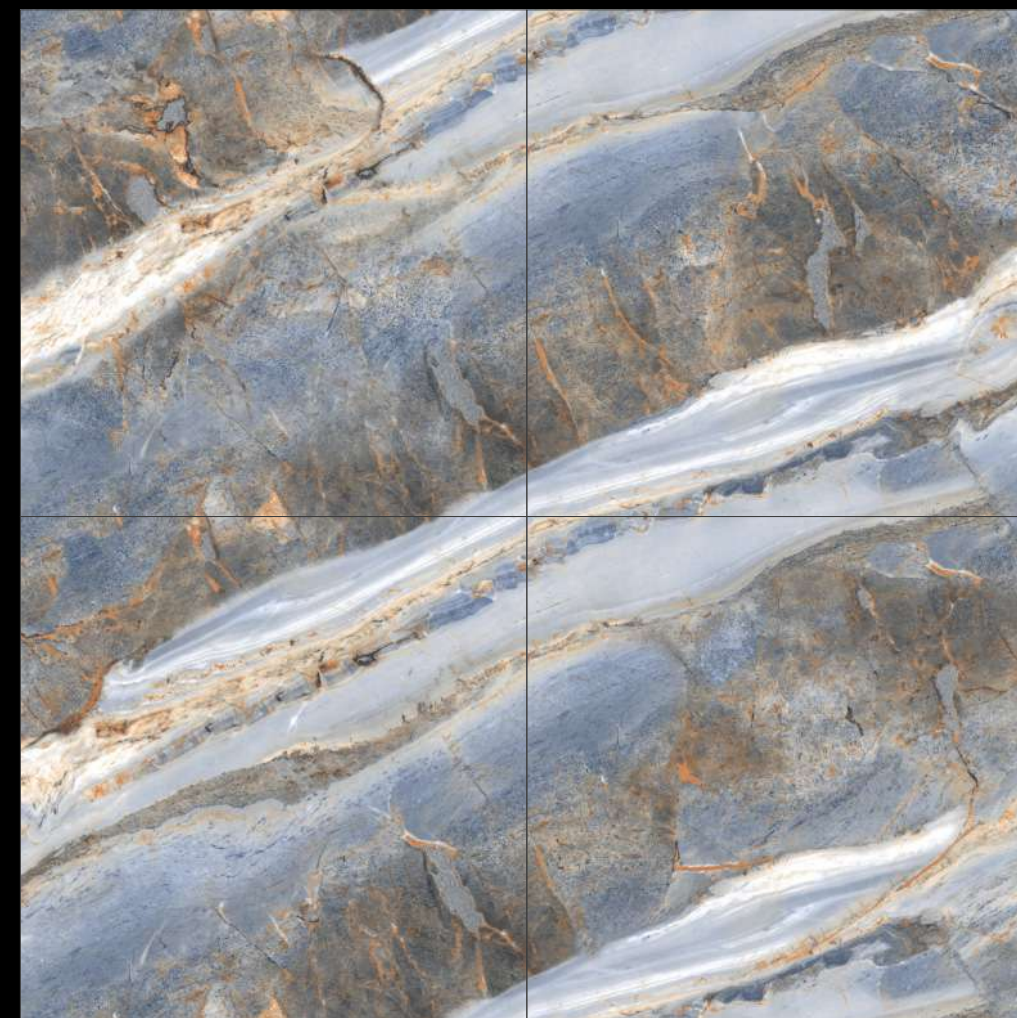

FINISH - GLOSSY

**600X
600MM**

Solo Blue

MARBLE

SERIES

Design

SOLO
BLUE

RANDOM - 08