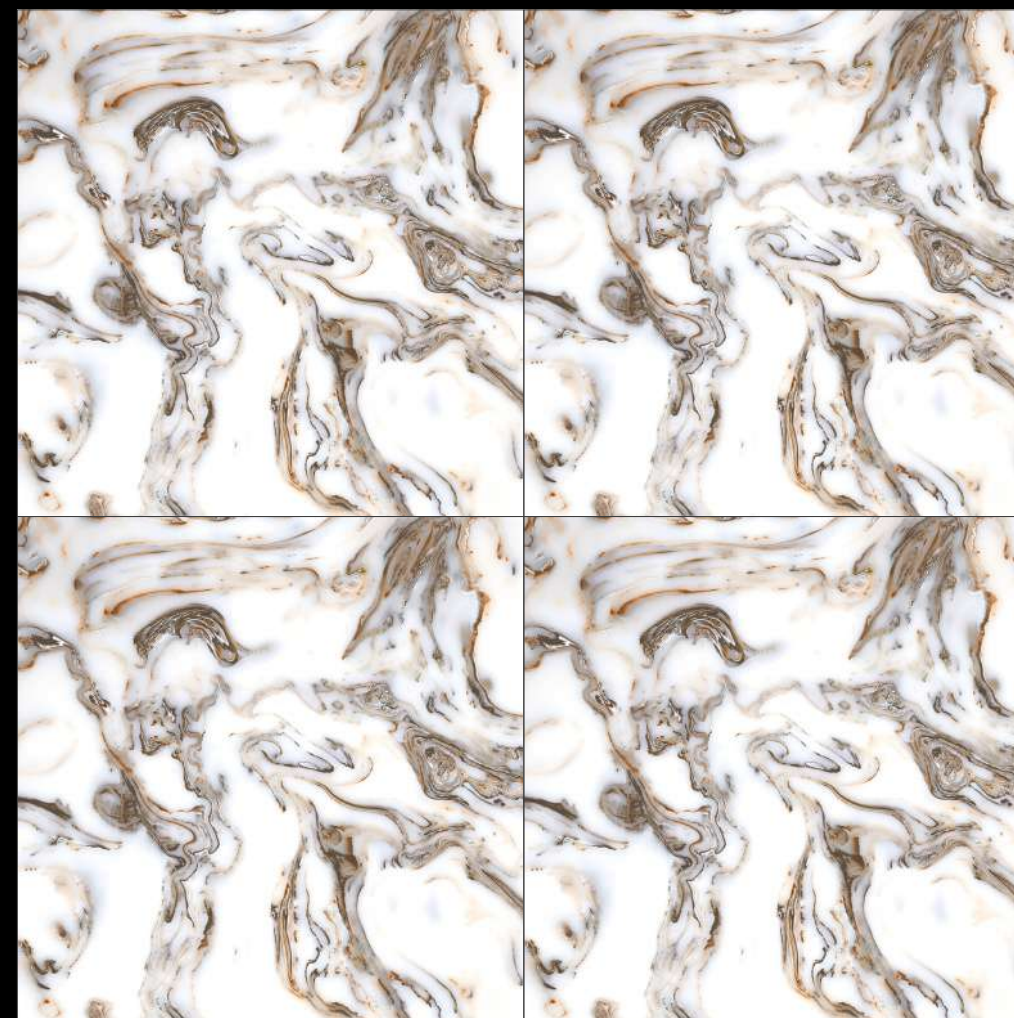

FINISH - GLOSSY

600X
600MM

WAVES BEIGE

MARBLE
SERIES

Design

**WAVES
BEIGE**

FINISH - GLOSSY

**600X
600MM**