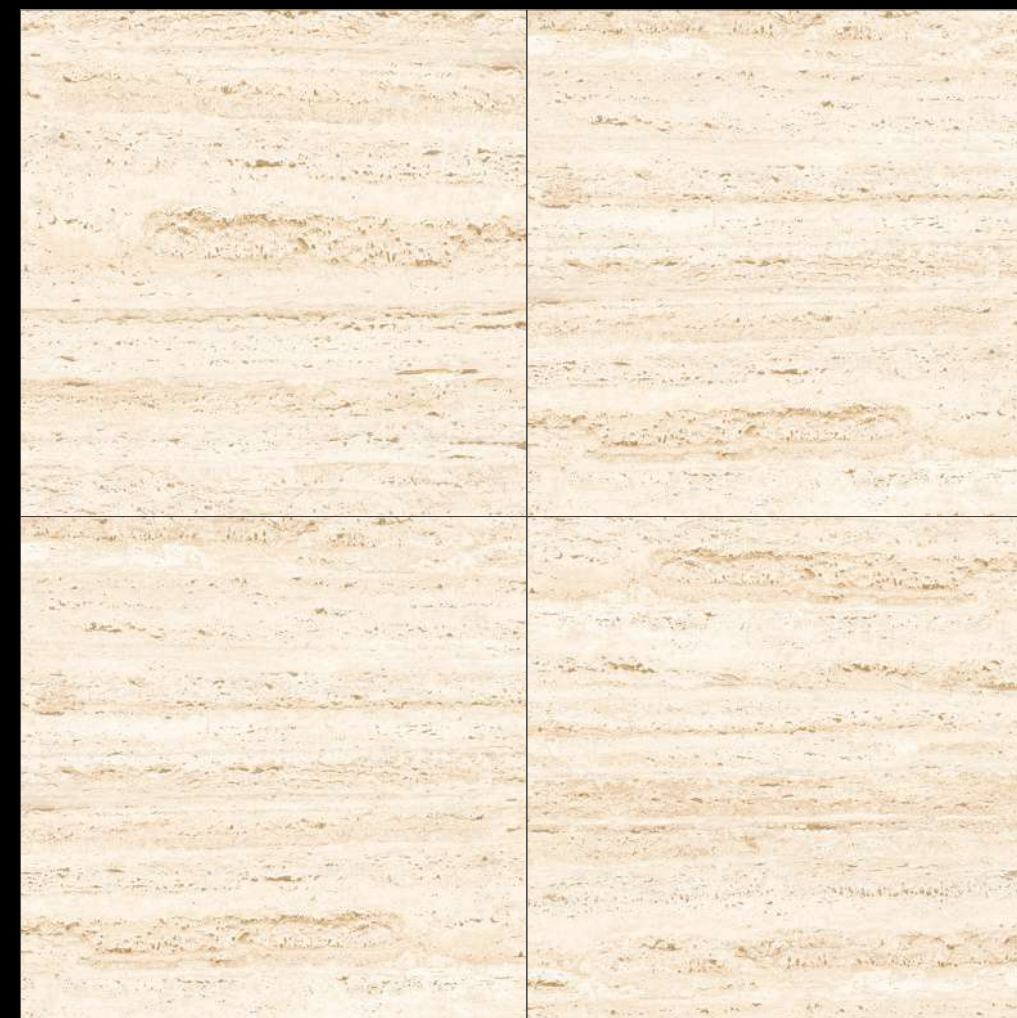

SERIES

Design

TRAVENTINO
MURKY

RANDOM - 08

FINISH - GLOSSY

600X
600MM

MARBLE

SERIES