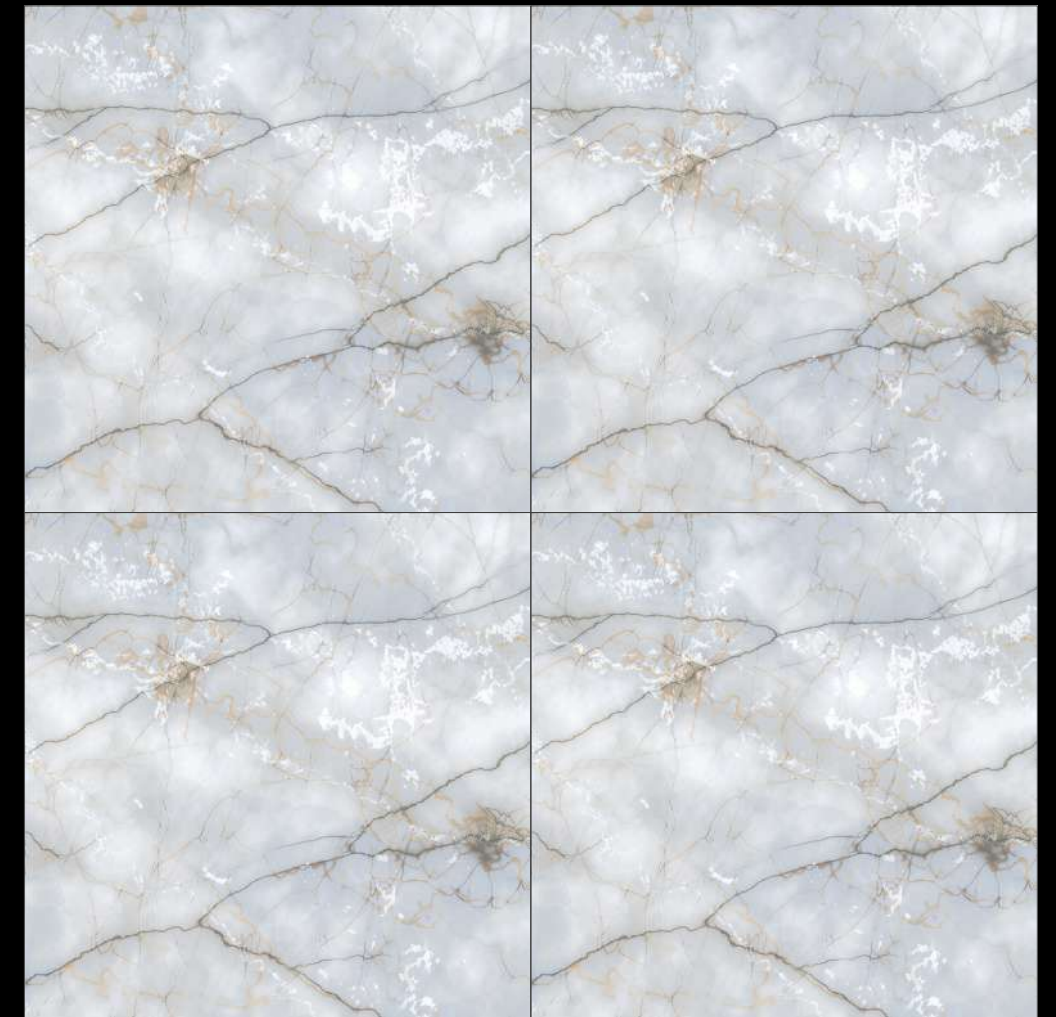

MARBLE
SERIES

Design

**THUNDER
ONYX**

FINISH - GLOSSY

**600X
600MM**