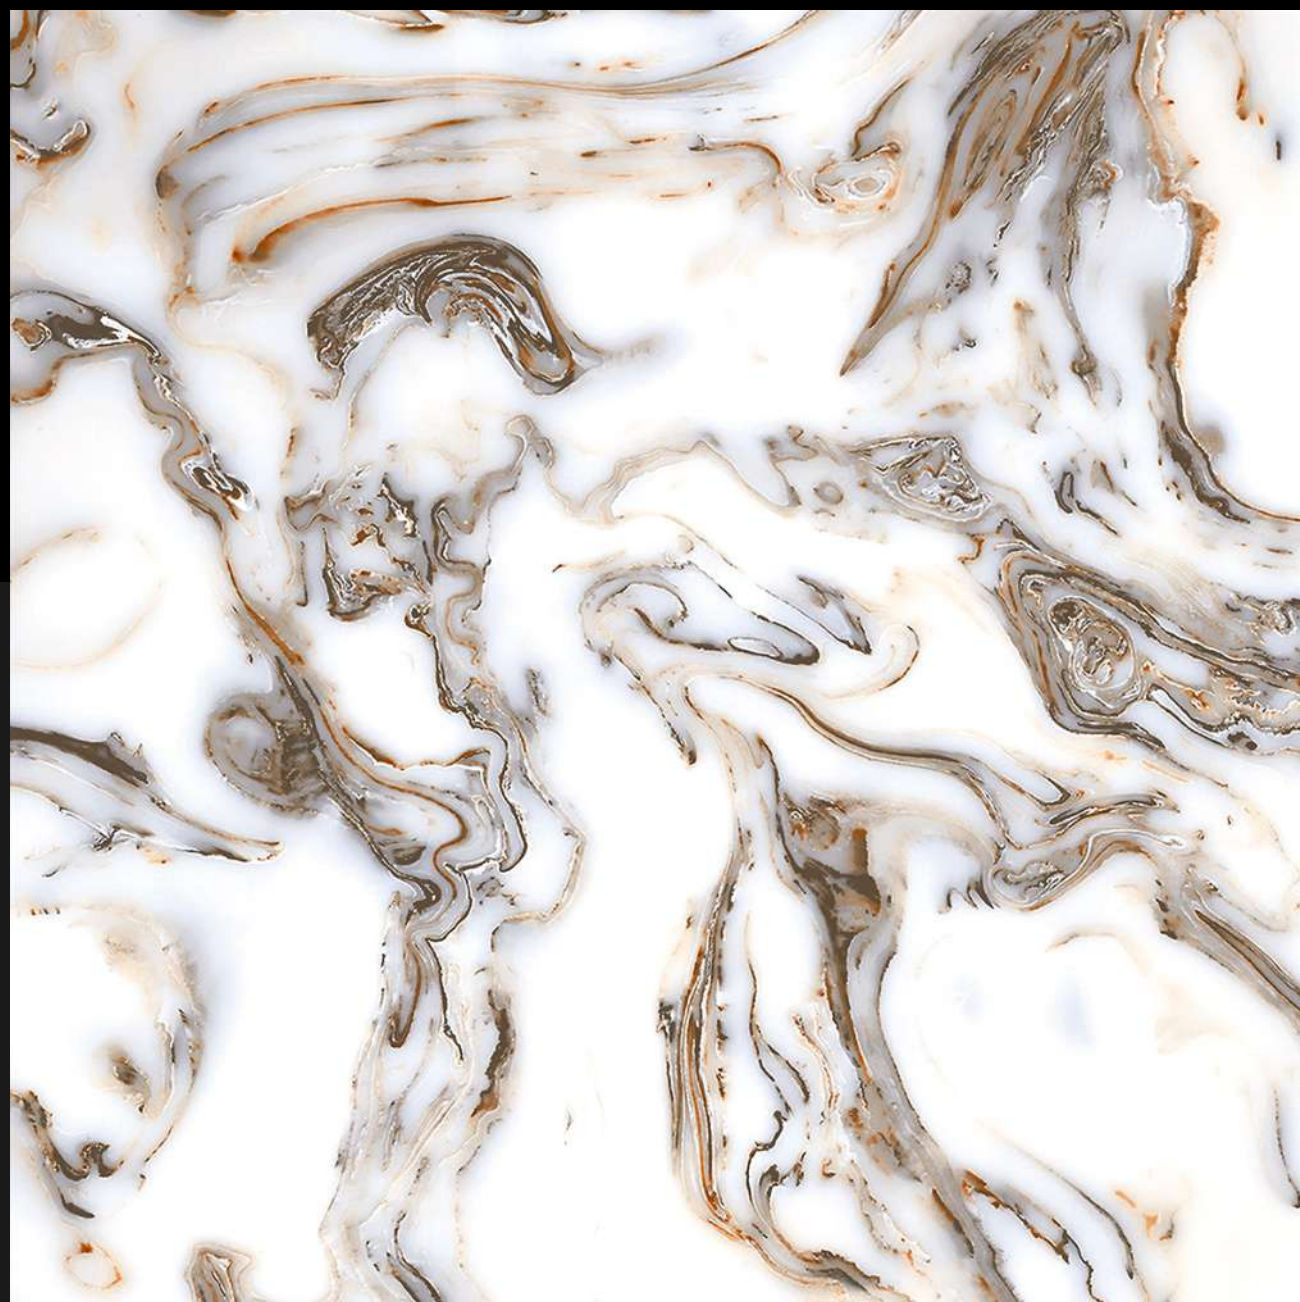

FINISH - GLOSSY

600X
600MM

WAVES BEIGE

MARBLE
SERIES

Design

**WAVES
BEIGE**

FINISH - GLOSSY

**600X
600MM**