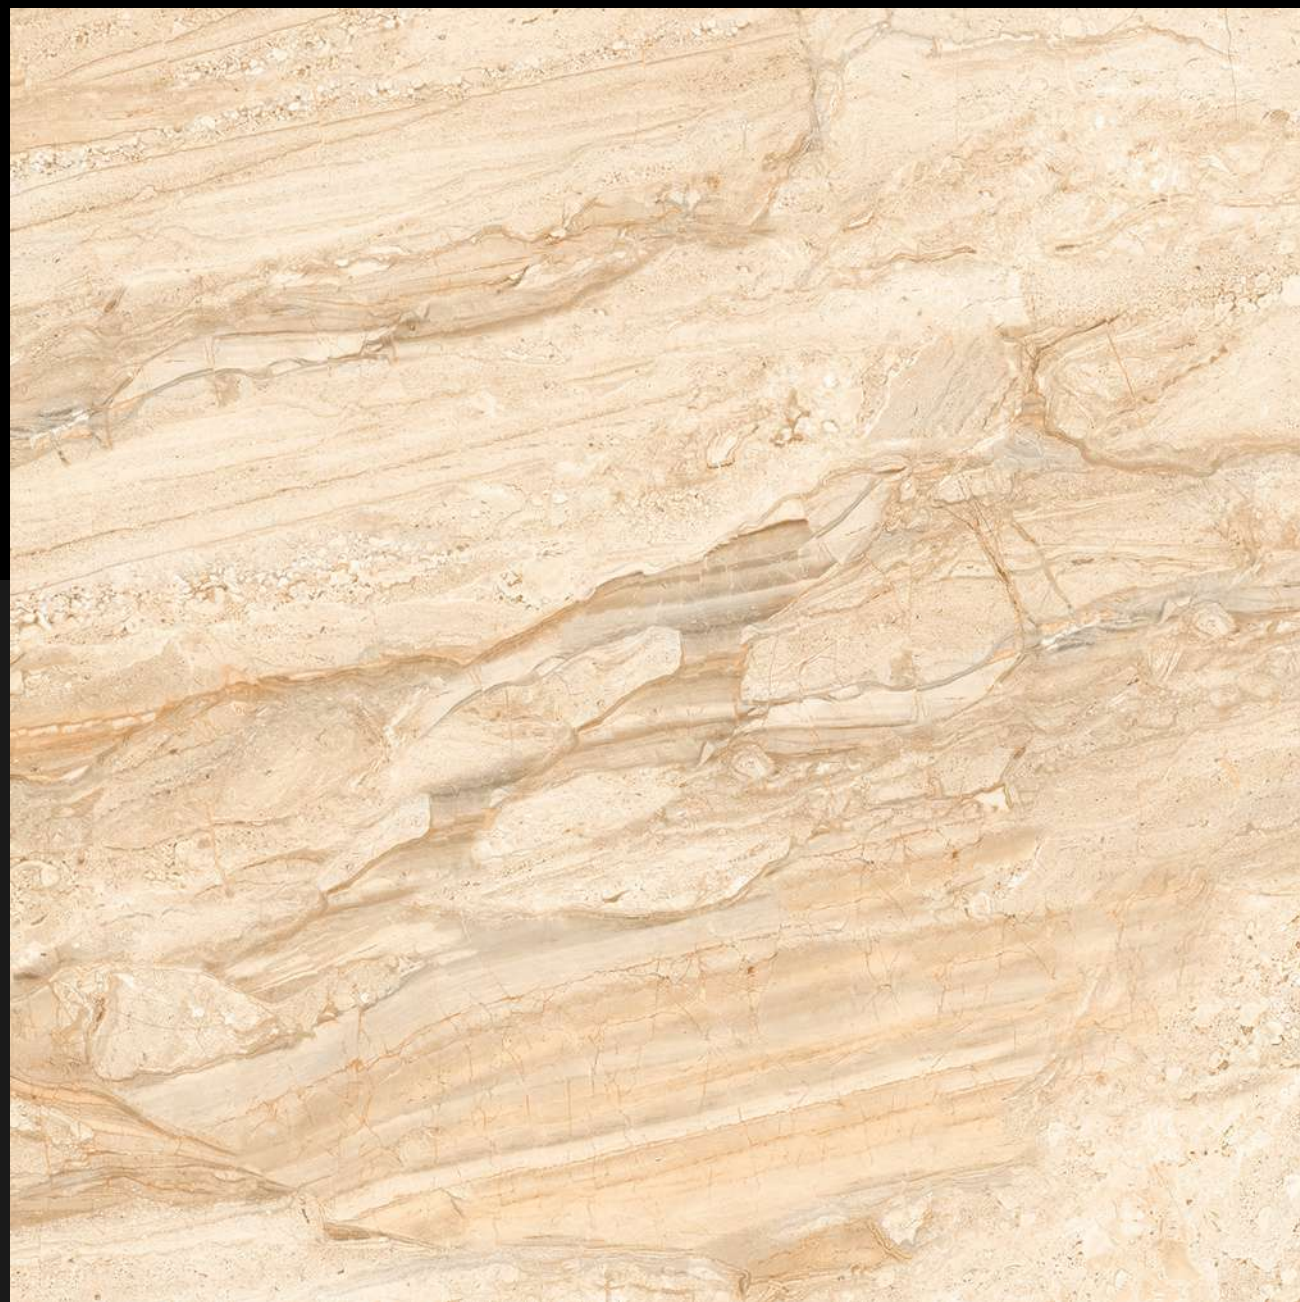

MARBLE
SERIES

Design

EDINBURG
DARK

RANDOM - 04

FINISH - GLOSSY

600X
600MM