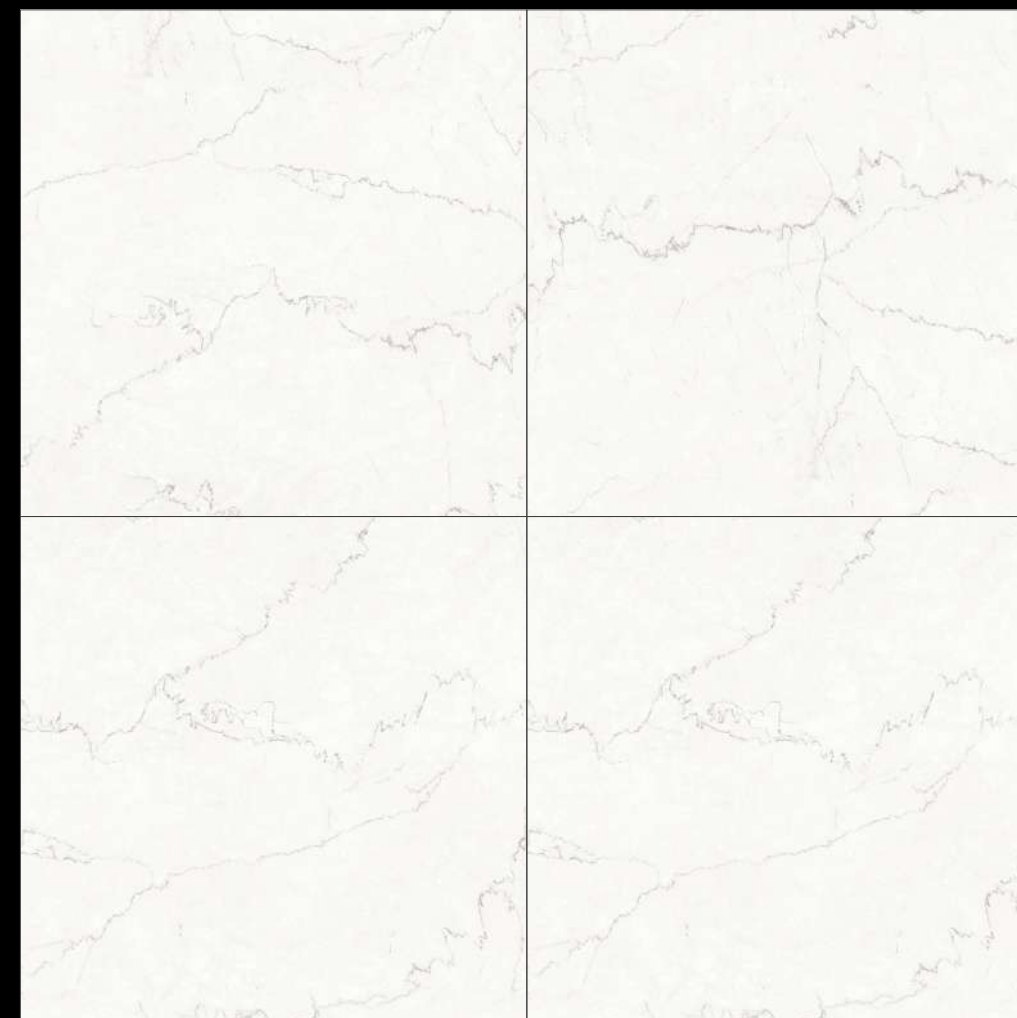

MARBLE
SERIES

Design

**BOTOCHINO
GREY**

RANDOM - 03

FINISH - GLOSSY

**600X
600MM**