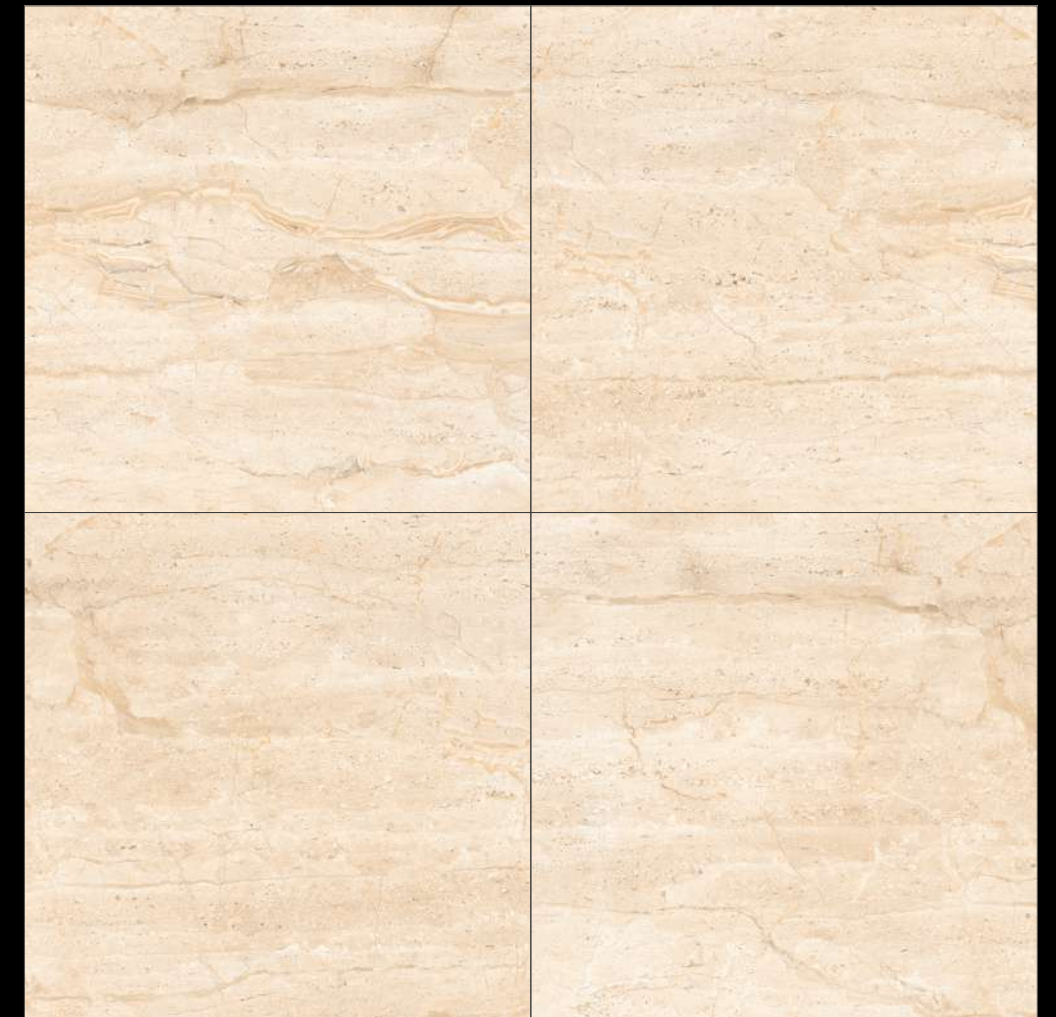

Design

**DAINA EARTH
BROWN**

RANDOM - 04

FINISH - GLOSSY

**600X
600MM**

MARBLE
SERIES

Design

**DAINO
CREMA**