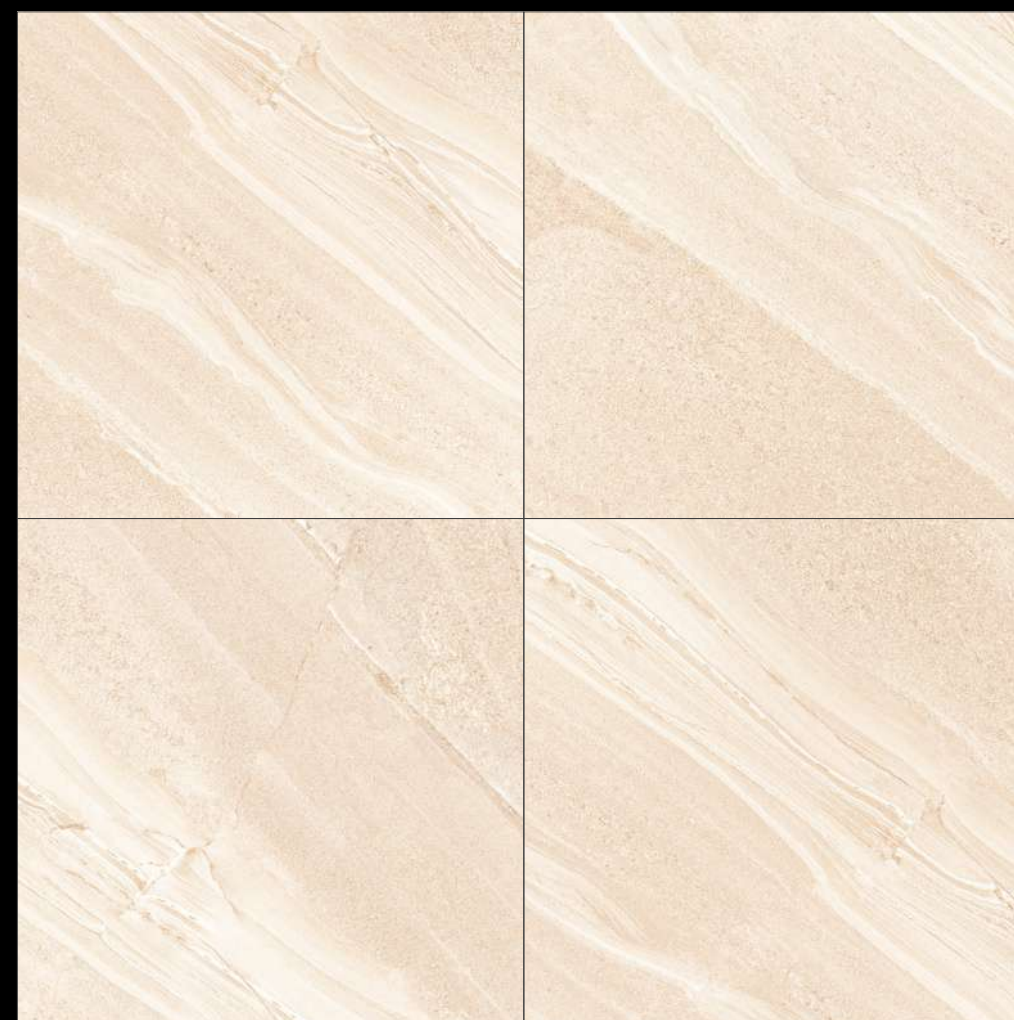

MARBLE
SERIES

Design

**HUMIRA
CREMA**

RANDOM - 04

FINISH - GLOSSY

**600X
600MM**