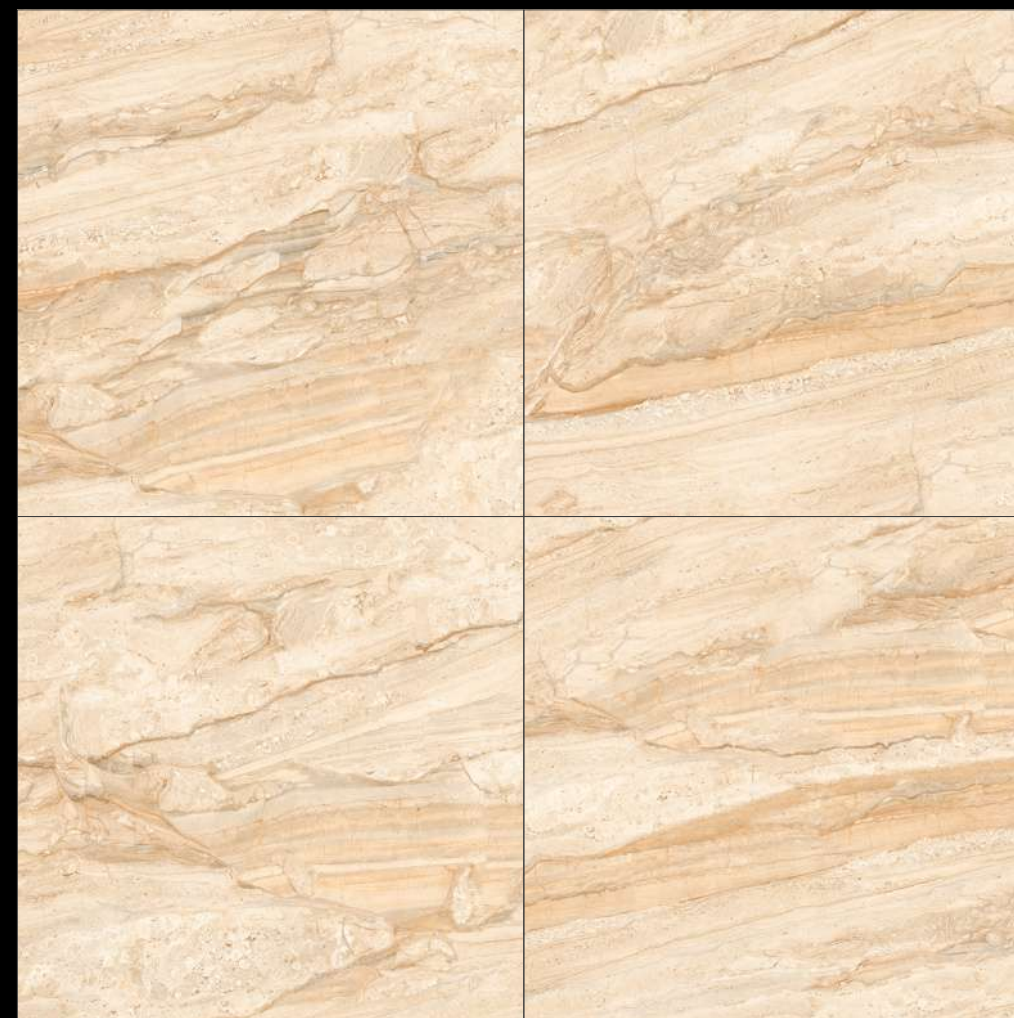

MARBLE
SERIES

Design

EDINBURG
DARK

RANDOM - 04

FINISH - GLOSSY

600X
600MM