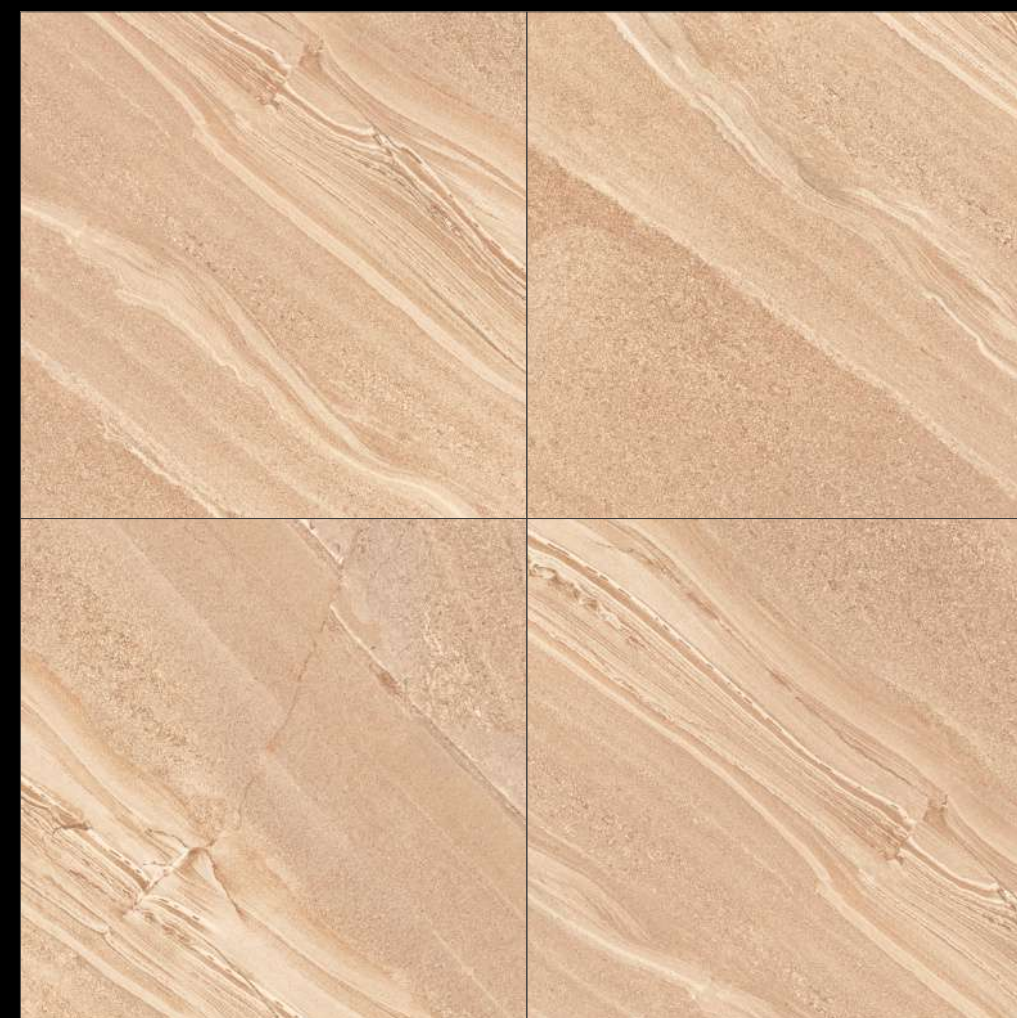

MARBLE
SERIES

Design

**HUMIRA
BROWN**

RANDOM - 04

FINISH - GLOSSY

**600X
600MM**