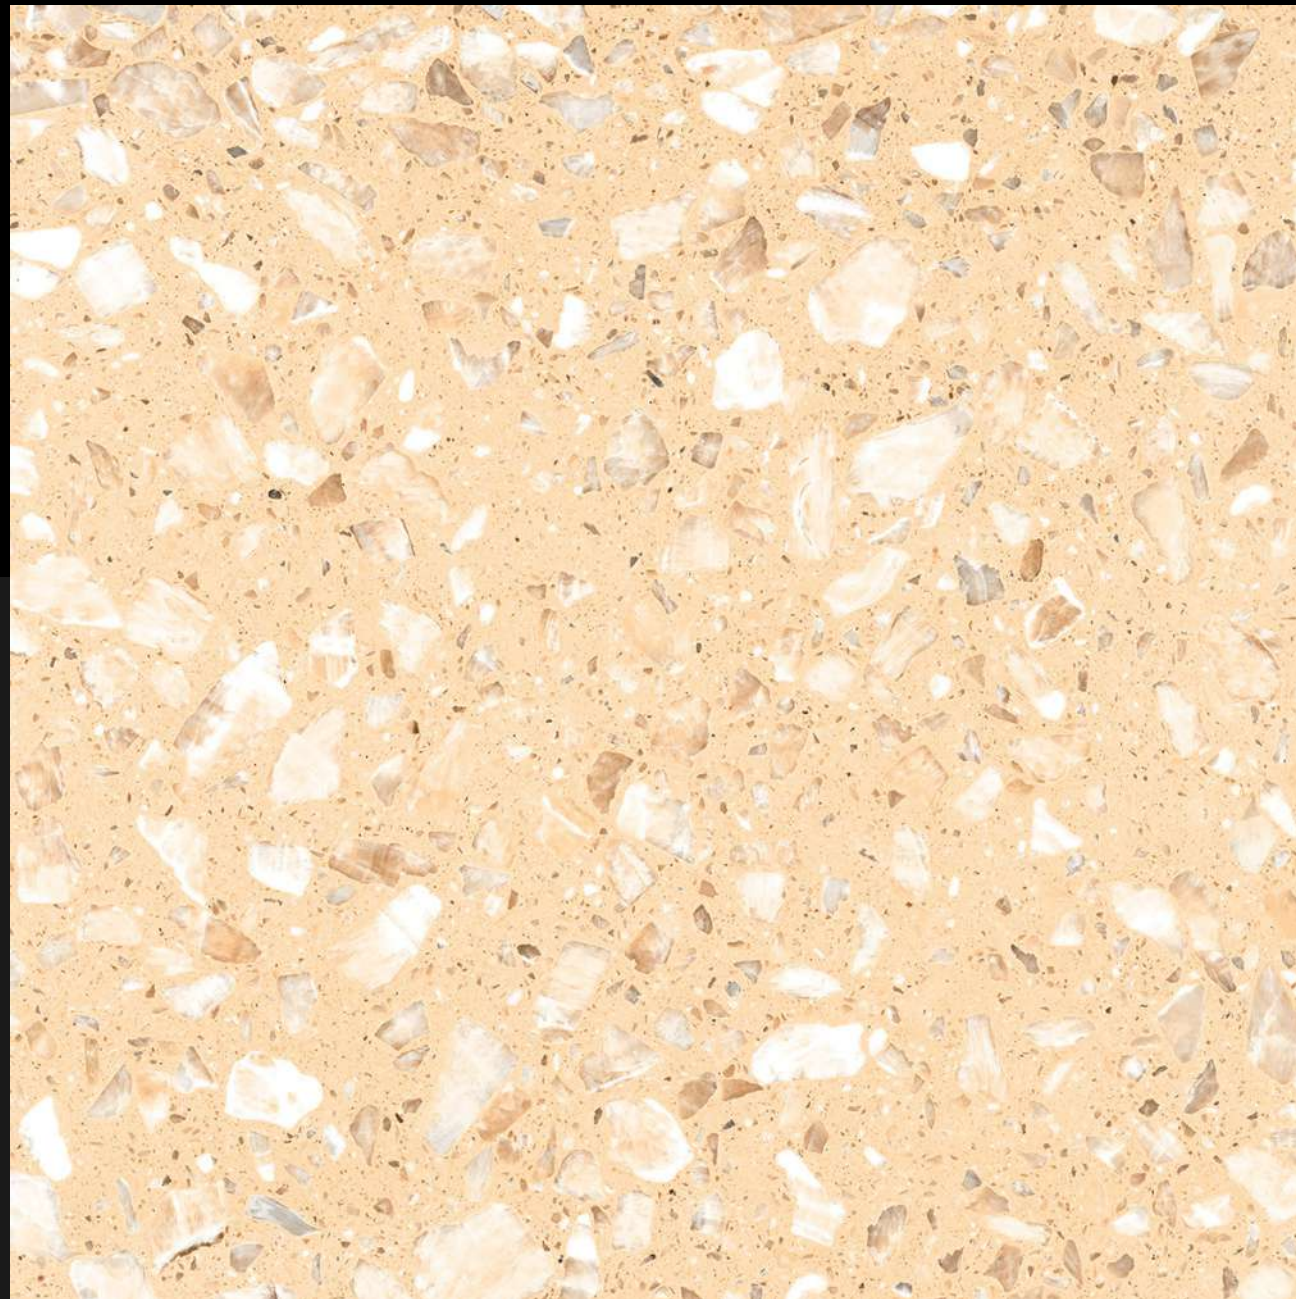

MARBLE SERIES

Design

MILANO
CREMA

RANDOM - 04

FINISH - GLOSSY

600X
600MM