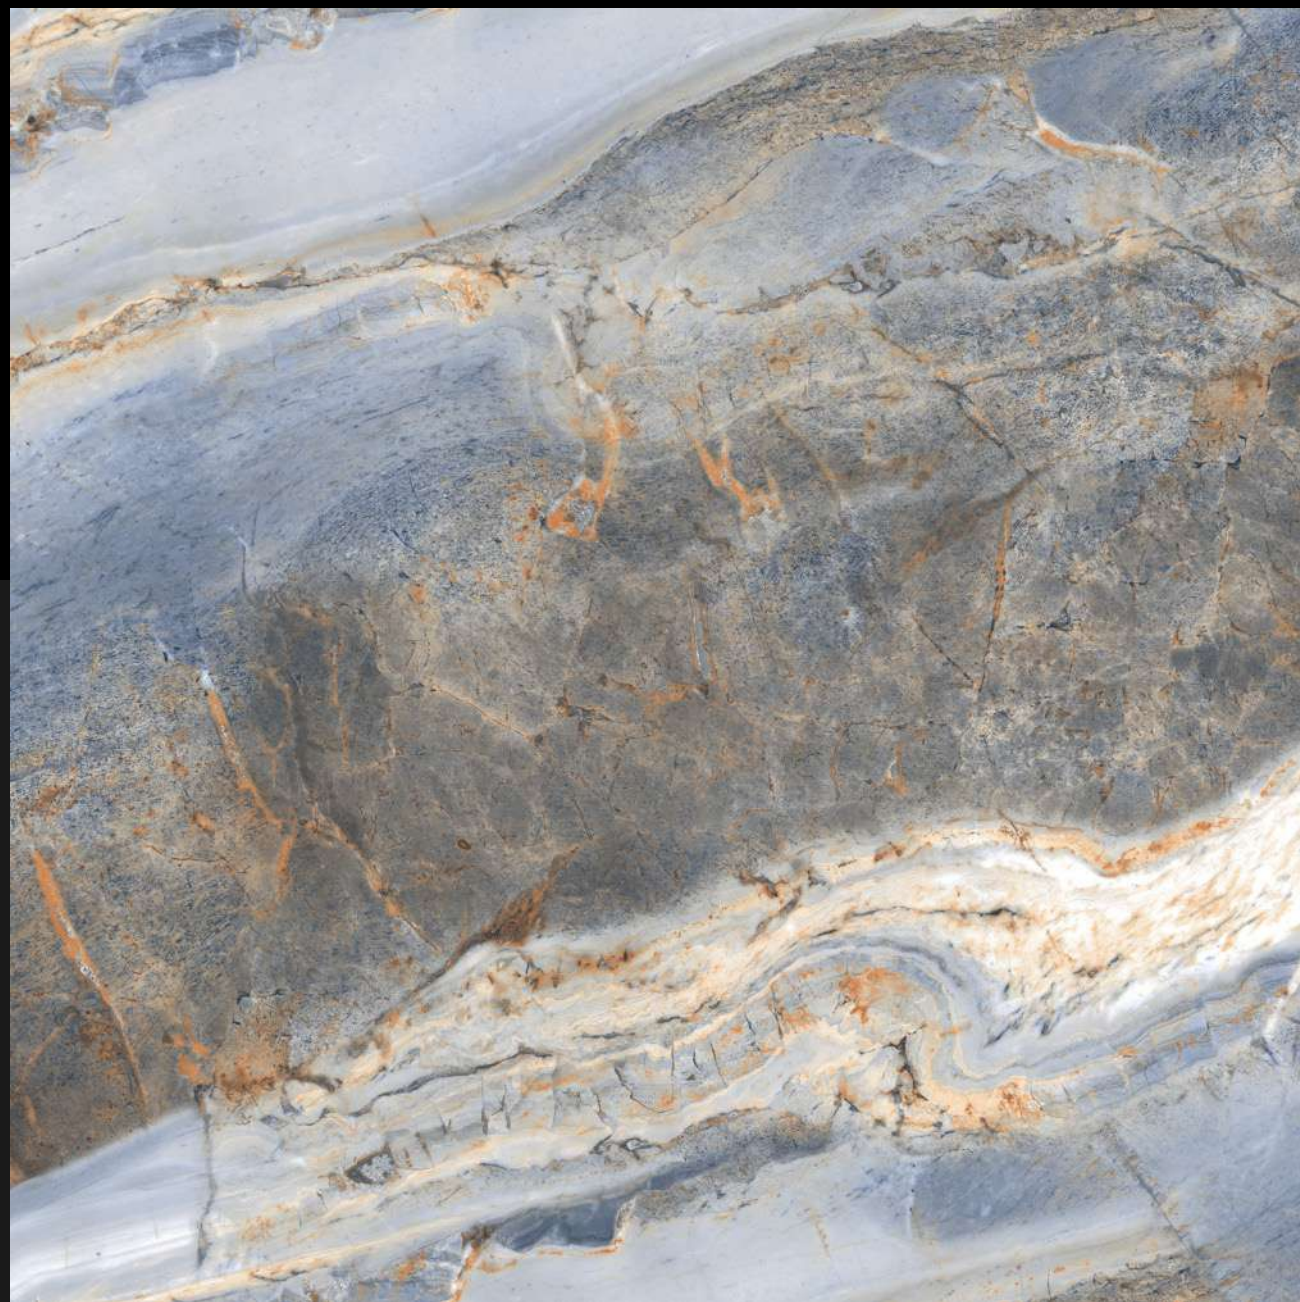

FINISH - GLOSSY

**600X
600MM**

Solo Blue

MARBLE

SERIES

Design

SOLO
BLUE

RANDOM - 08