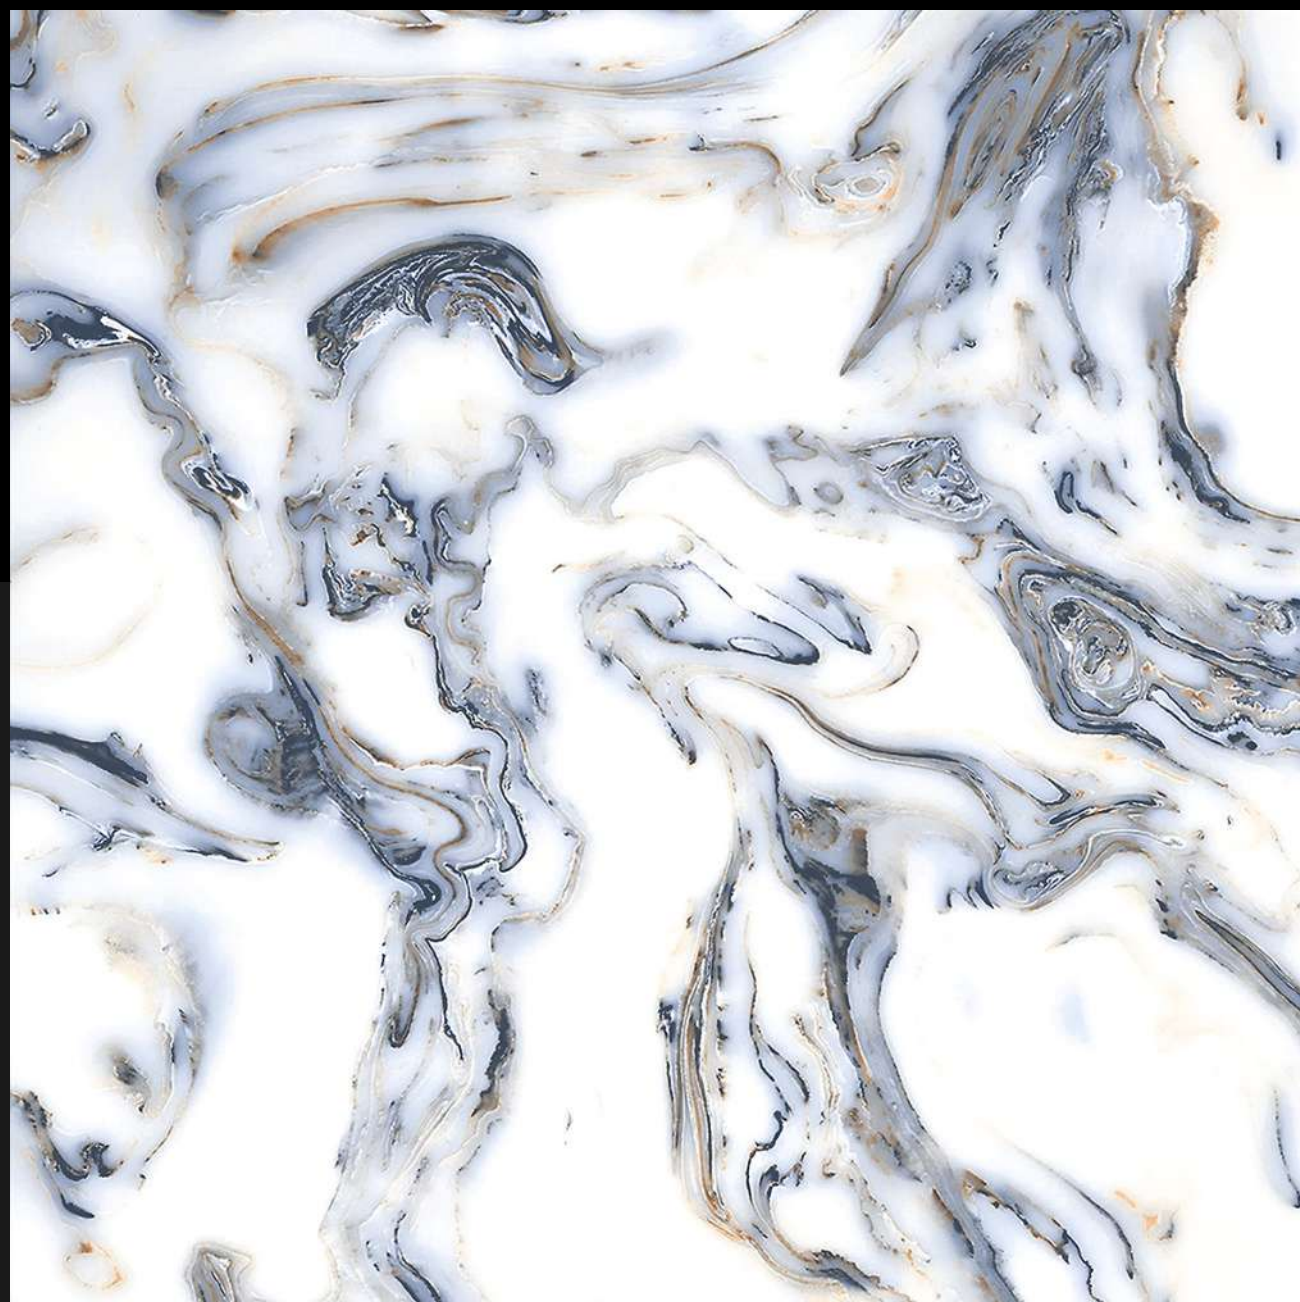

MARBLE
SERIES

Design

**WAVES
BLUE**

FINISH - GLOSSY

**600X
600MM**