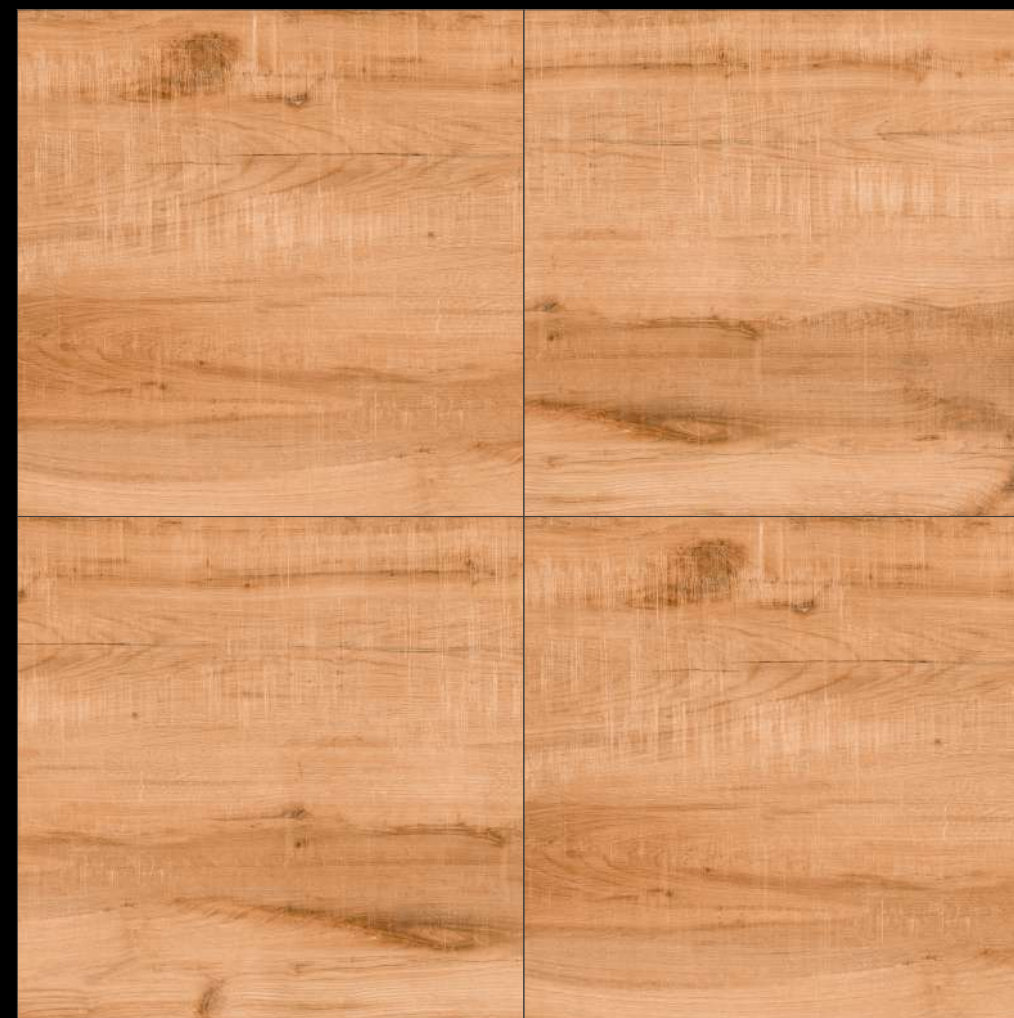

Design

MYRA
BEIGE

RANDOM - 03

FINISH - GLOSSY

600X
600MM

MARBLE

SERIES

Design