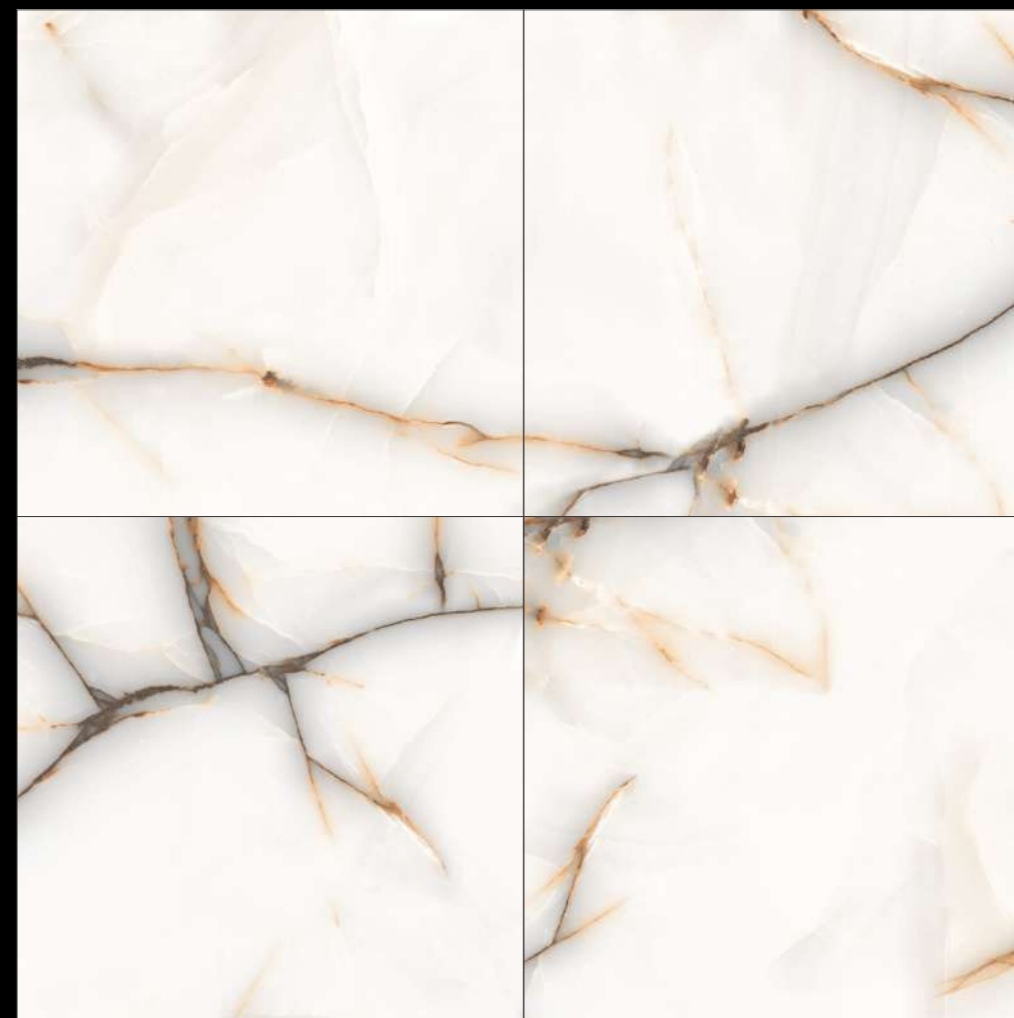

SERIES

Design
Glid Onyx

FINISH
GLOSSY
RANDOM
08

**600X
600MM**

GLORIUS WHITE

Marvelance

SERIES

Design
Glorius White