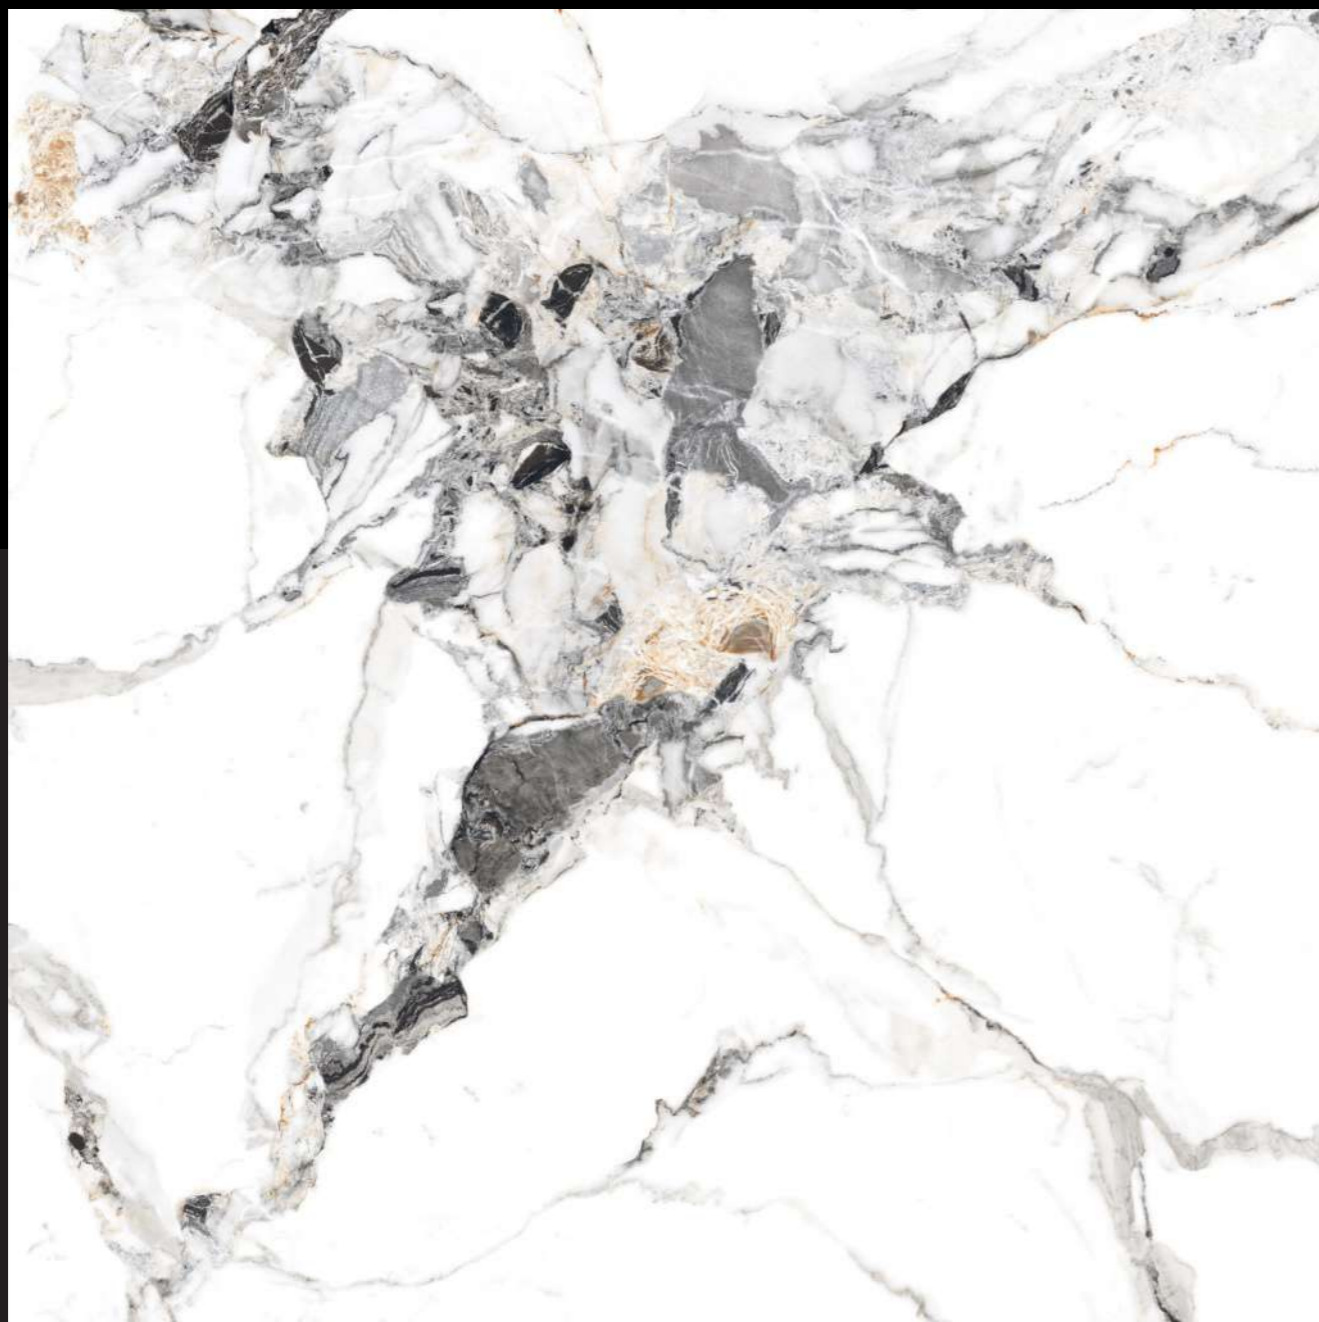

Design

Livena Statuario

FINISH
GLOSSY

RANDOM
06

**600X
600MM**

LORIUS CARARA

Marvelance

SERIES