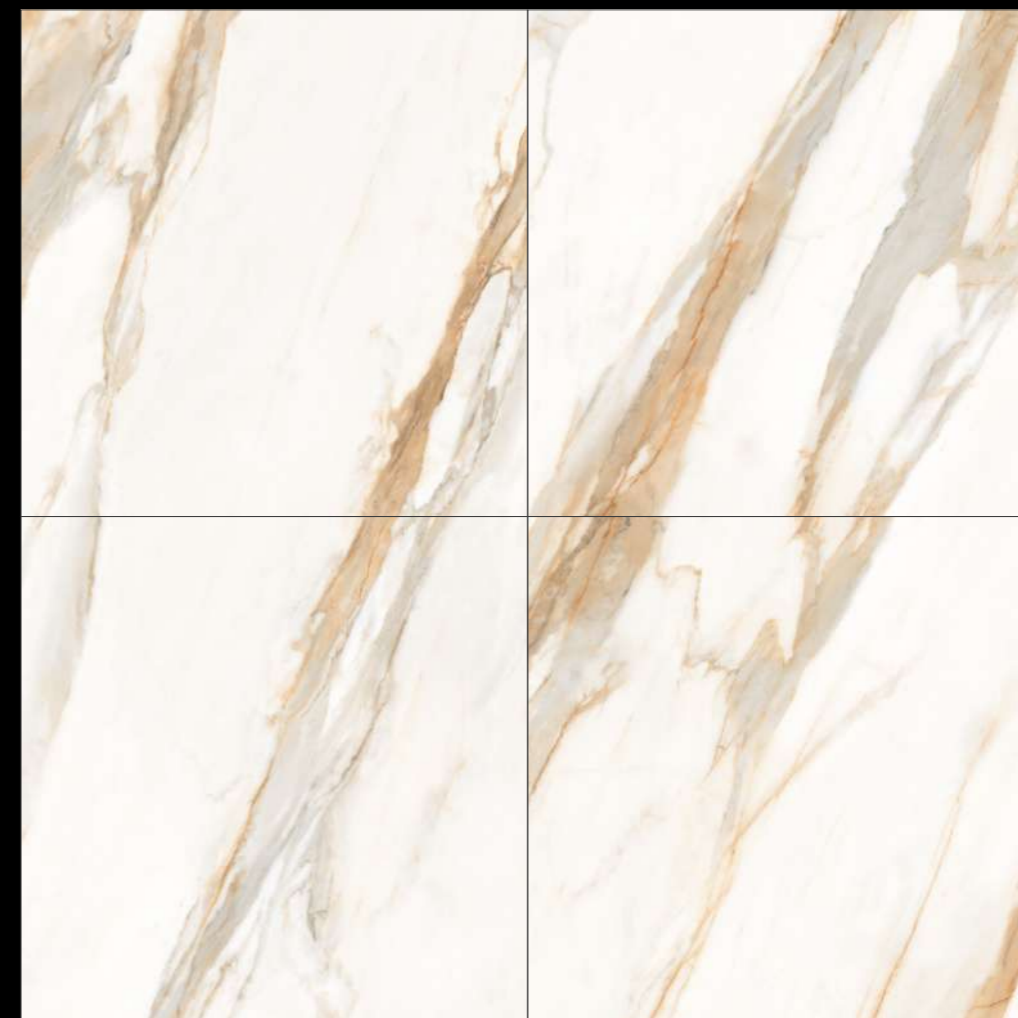

Marvelance
SERIES

Design
Kimberly White

FINISH
GLOSSY
RANDOM
04

**600X
600MM**