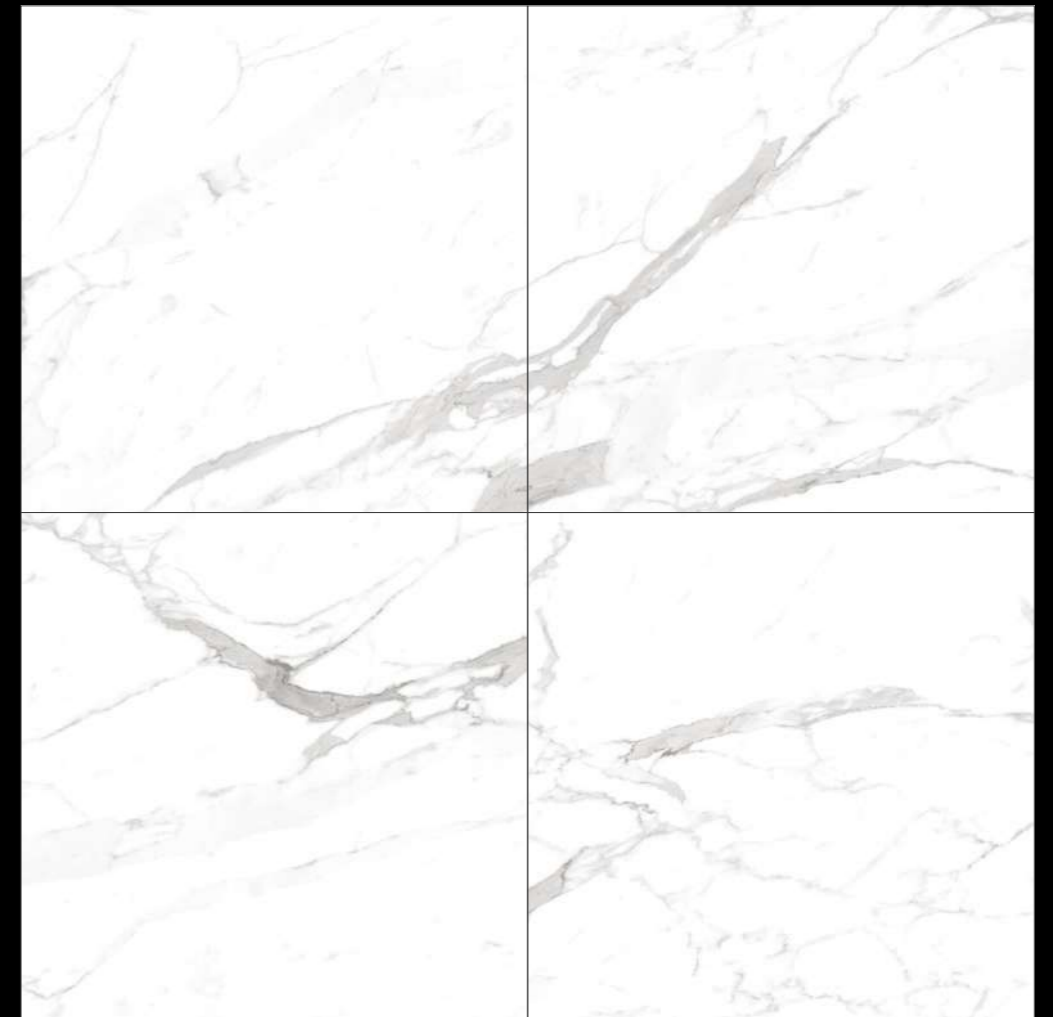

Marvelance

SERIES

Design
Marble White

FINISH
GLOSSY
RANDOM
03

**600X
600MM**

Marvelance
SERIES

Design

Marmetta White