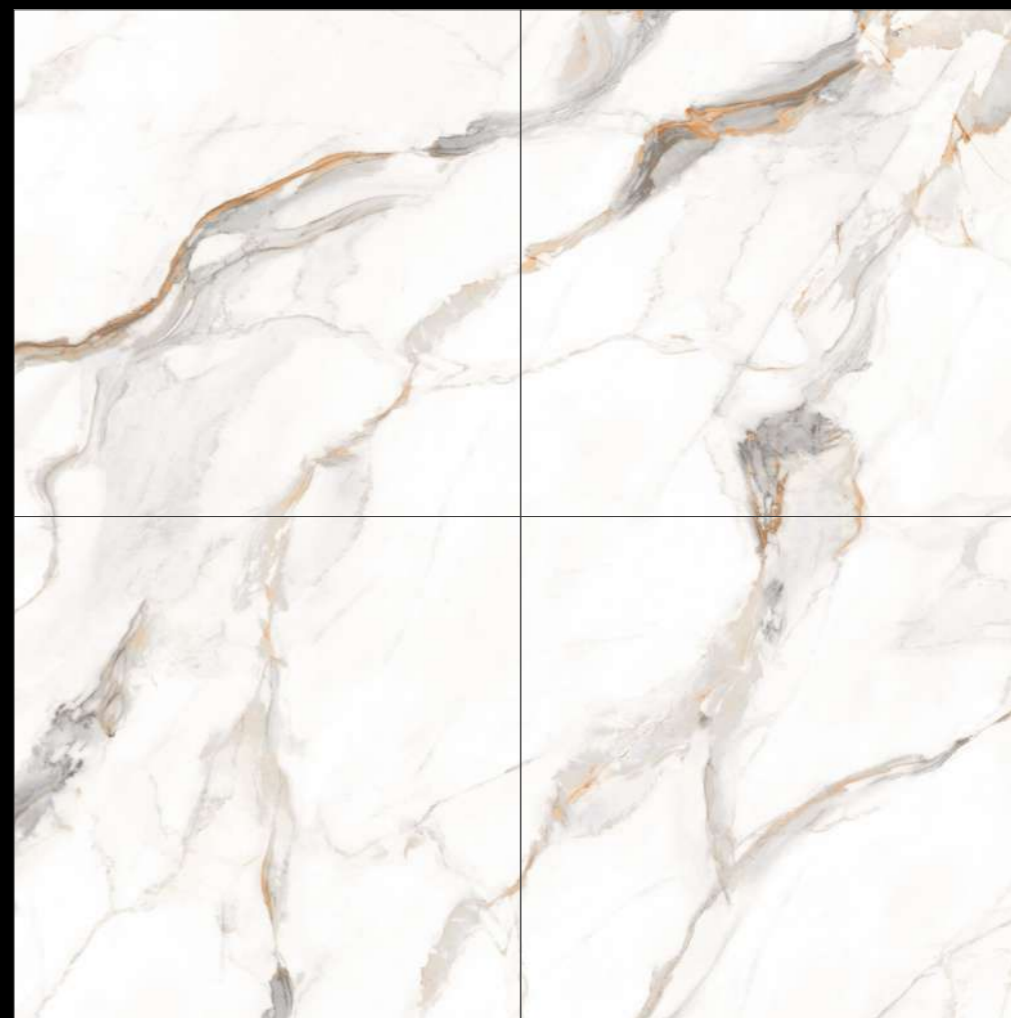

Design
Espanol Statuario

FINISH
GLOSSY
RANDOM
08

**600X
600MM**

Marvelance
SERIES

Design
Europa White

FINISH
GLOSSY
RANDOM
08

**600X
600MM**

Marvelance
SERIES