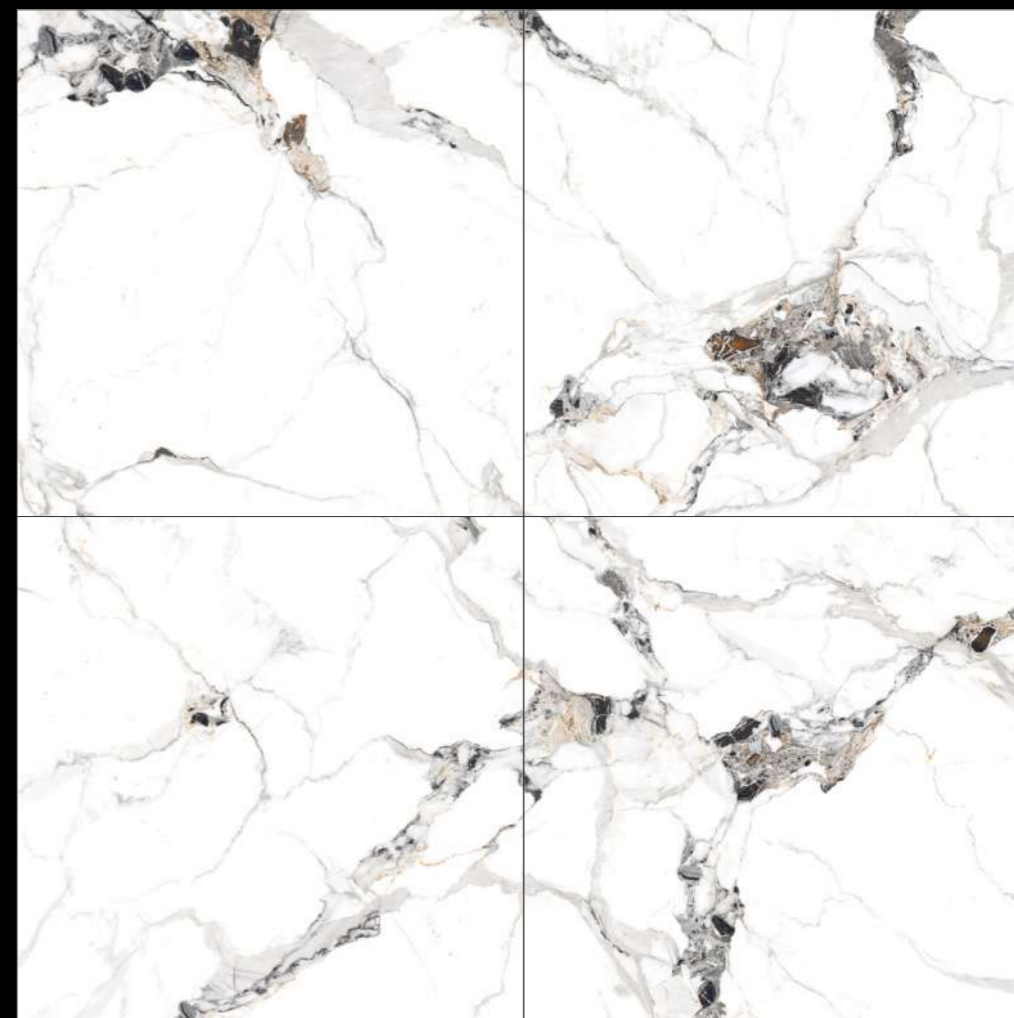

Design

Livena Statuario

FINISH
GLOSSY

RANDOM
06

**600X
600MM**

LORIUS CARARA

Marvelance

SERIES