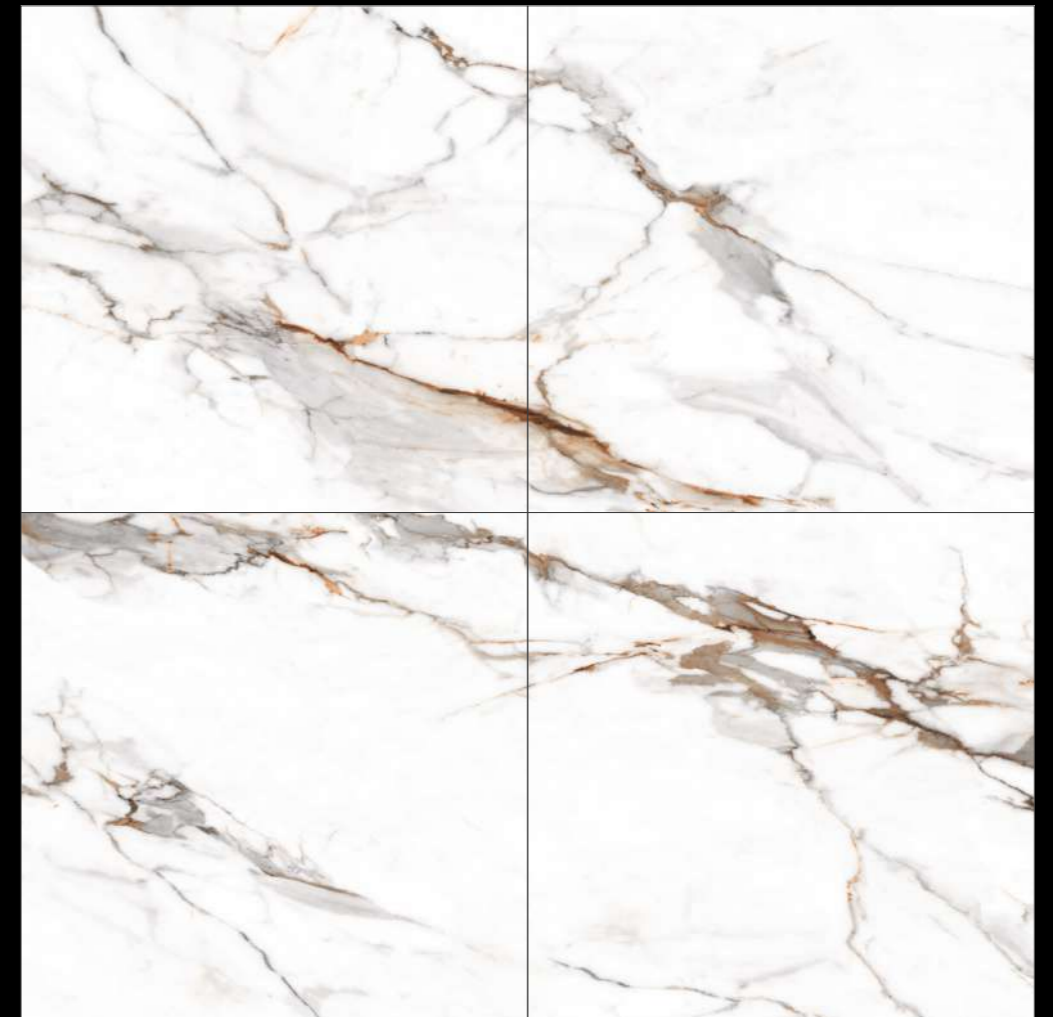

Design
Fanta Statuario

FINISH
GLOSSY
RANDOM
04

**600X
600MM**

FLACK STATUARIO

Marvelance
SERIES

Design
Flack Statuario

FINISH
GLOSSY

RANDOM
06