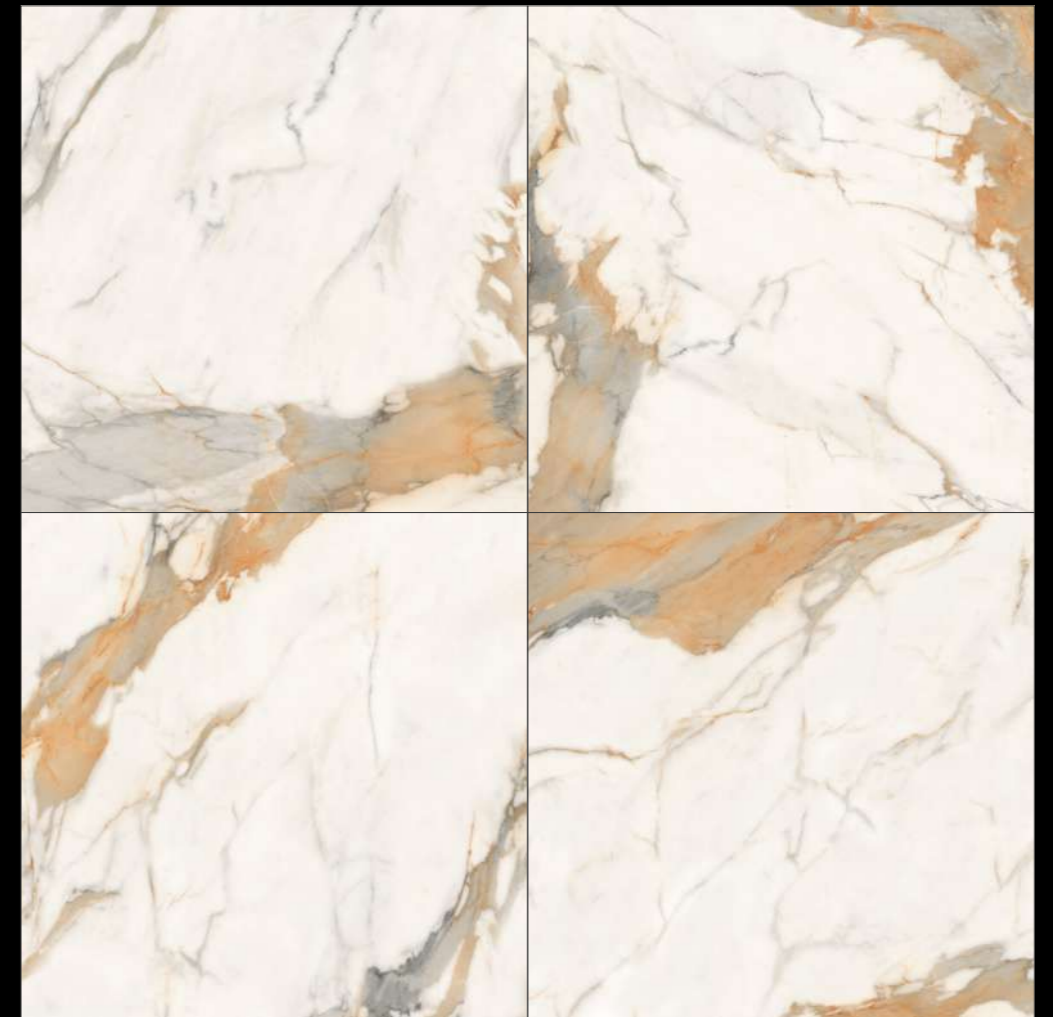

Marvelance
SERIES

Design
Colf Satatuario

FINISH
GLOSSY
RANDOM
06

**600X
600MM**