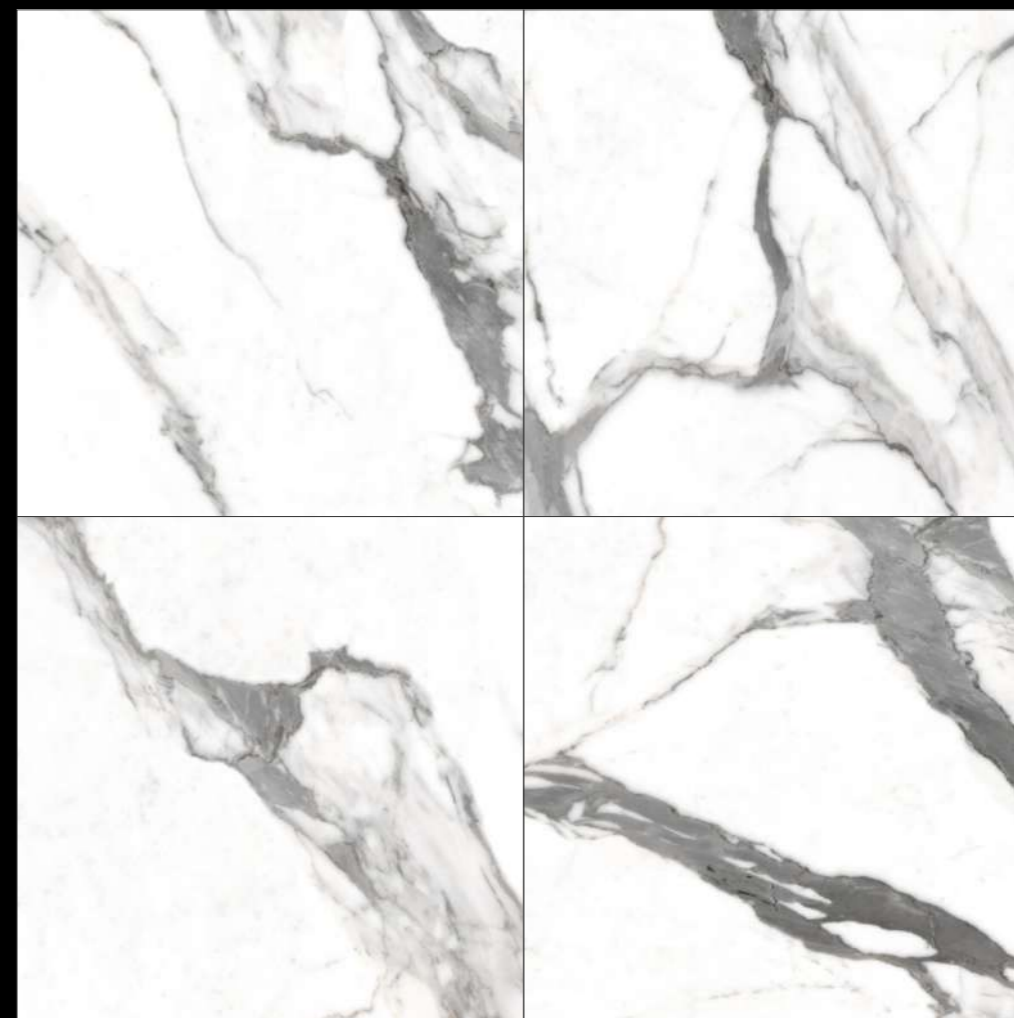

Marvelance

SERIES

Design

Attica Statuario

FINISH
GLOSSY

RANDOM
08

600X
600MM