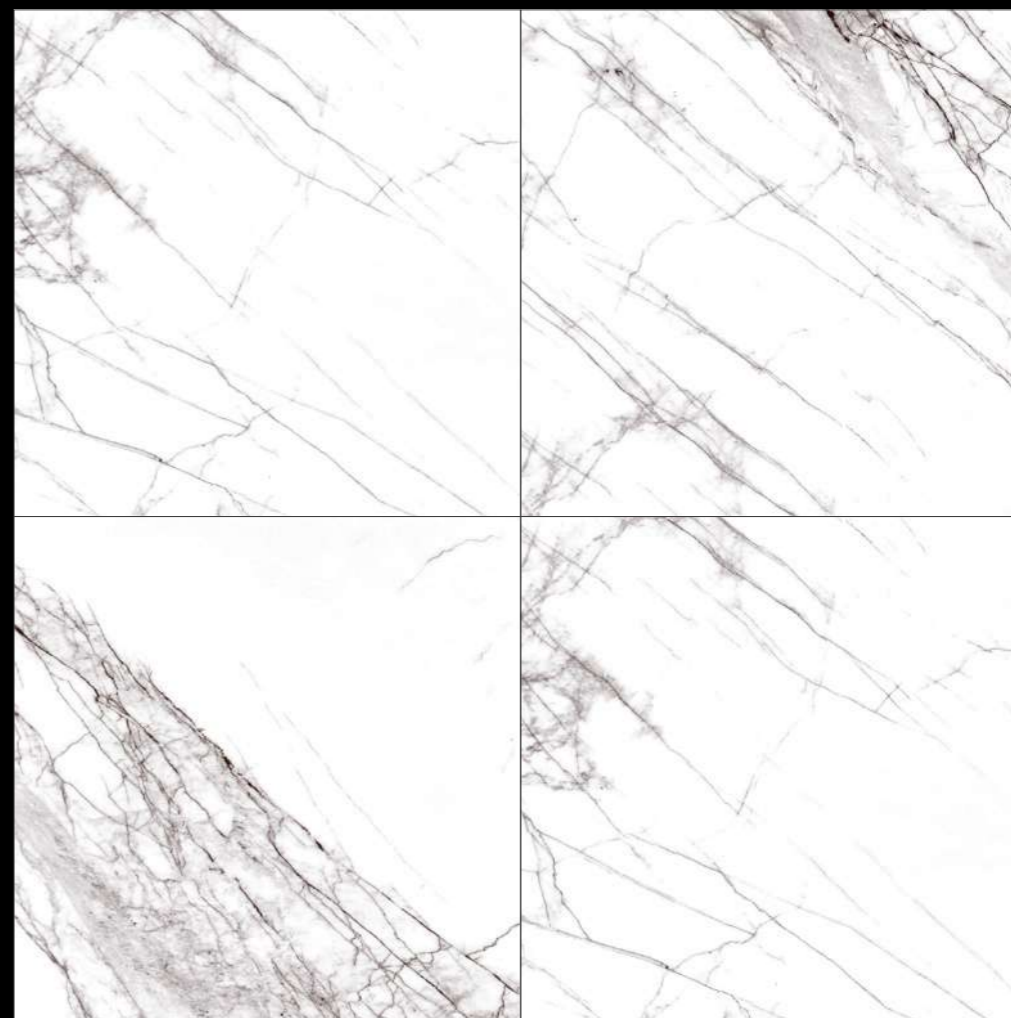

Marvelance

SERIES

Design
Jaipur White

FINISH
GLOSSY
RANDOM
03

**600X
600MM**