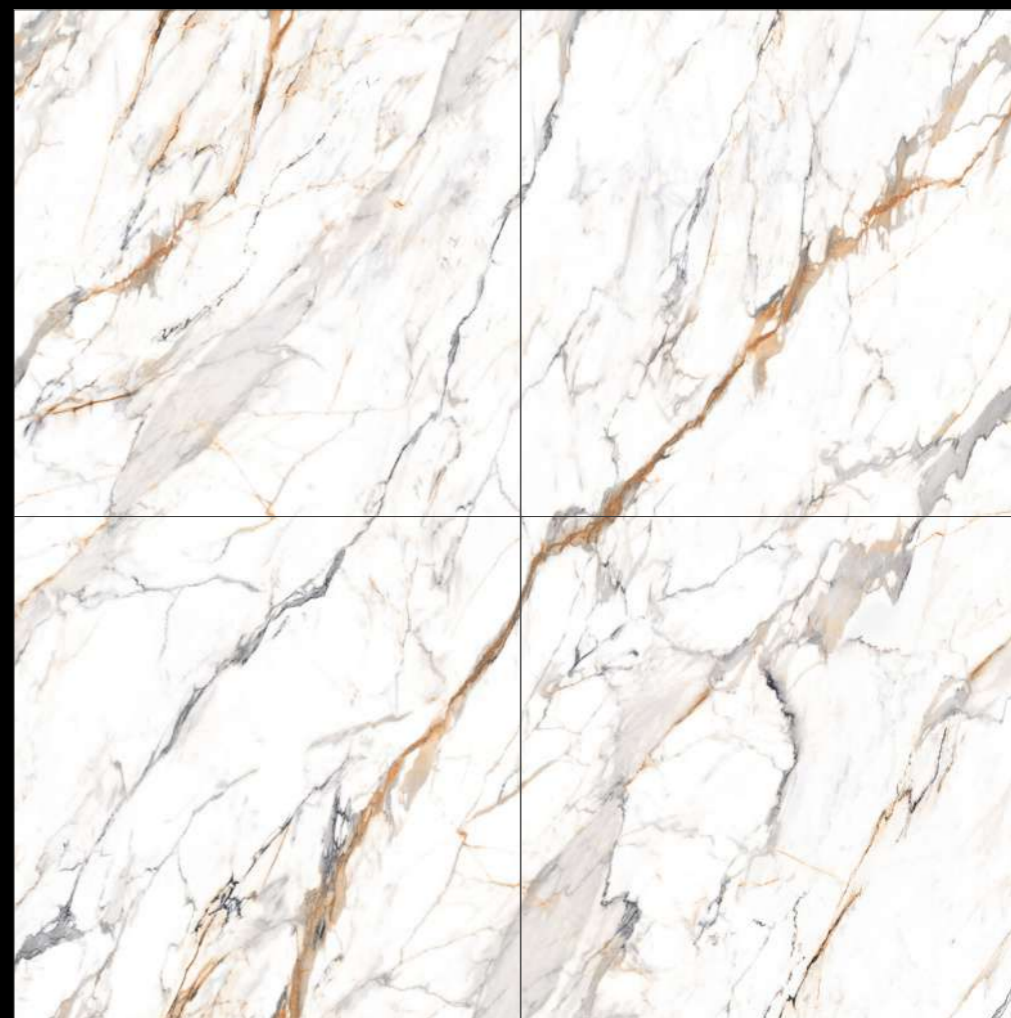

Marvelance
SERIES

Design
Scanbio White

FINISH
GLOSSY
RANDOM
04

**600X
600MM**